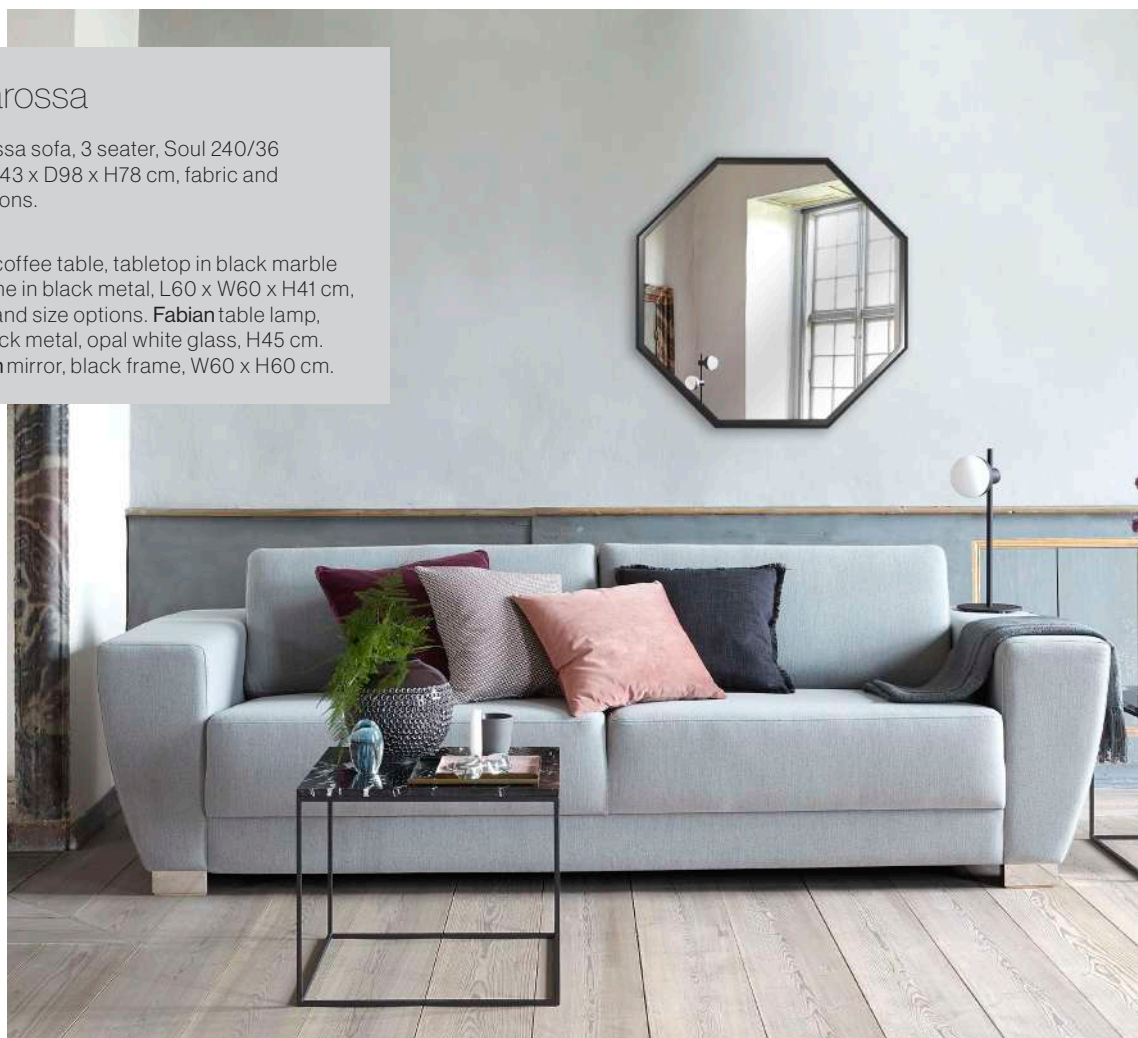

Milano pouf 98, Cedar 360 nature, H45 x
W98 x D70 cm, fabric and size options.

Testarossa

Testarossa sofa, 3 seater, Soul 240/36
grey, L243 x D98 x H78 cm, fabric and
size options.

Square coffee table, tabletop in black marble
and frame in black metal, L60 x W60 x H41 cm,
marble and size options. **Fabian** table lamp,
matt black metal, opal white glass, H45 cm.
Octagon mirror, black frame, W60 x H60 cm.