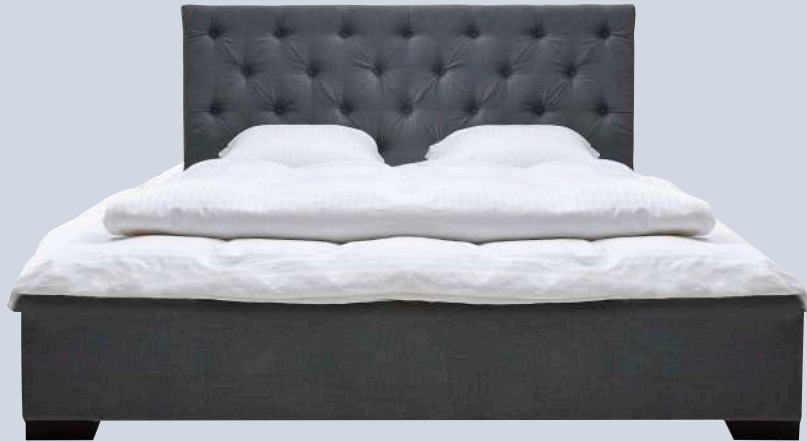

Cleopatra

Cleopatra bed for mattress size 180 x 200 cm, Caleido 10997 grey with black legs, W194 x L215 x H95 cm, size, fabric and leg options.

Smart

Smart bed for mattress size 180 x 200 cm, White artificial leather, W194 x L209 x H90 cm, size options.