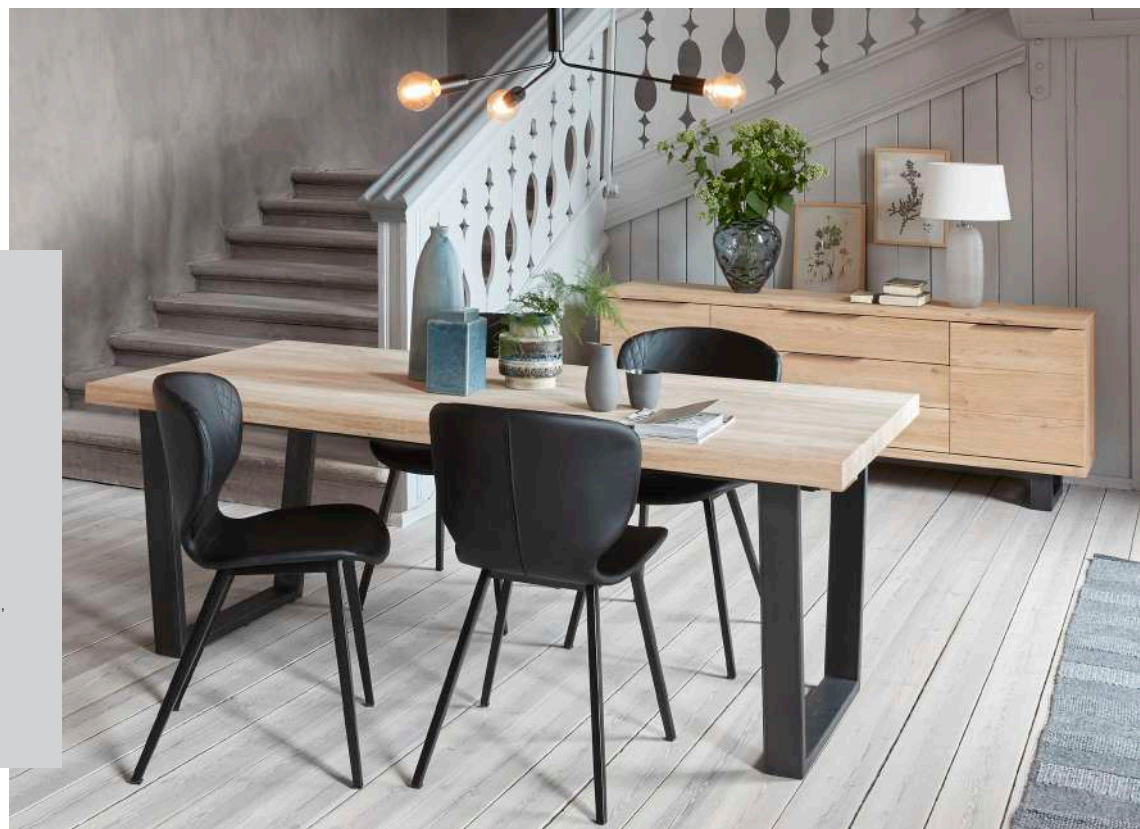

Calia

Calia dining table, extendable with 2 leaves, wild solid oak, raw metal legs, L200 x W95 x H74 cm, size option. Calia extra leaf, wild solid oak, L50 x W95 cm.

Calia side board with 2 doors and 3 drawers, wild solid oak, raw steel legs, L200 x D47 x H95 cm. **Hawk** dining chair, Black artificial leather, black metal legs, W49 x D57 x H84 cm, colour options.

Albus table lamp, frosted glass, white shade, H41 cm. **Grand Metro** pendant, black metal, D54 cm.