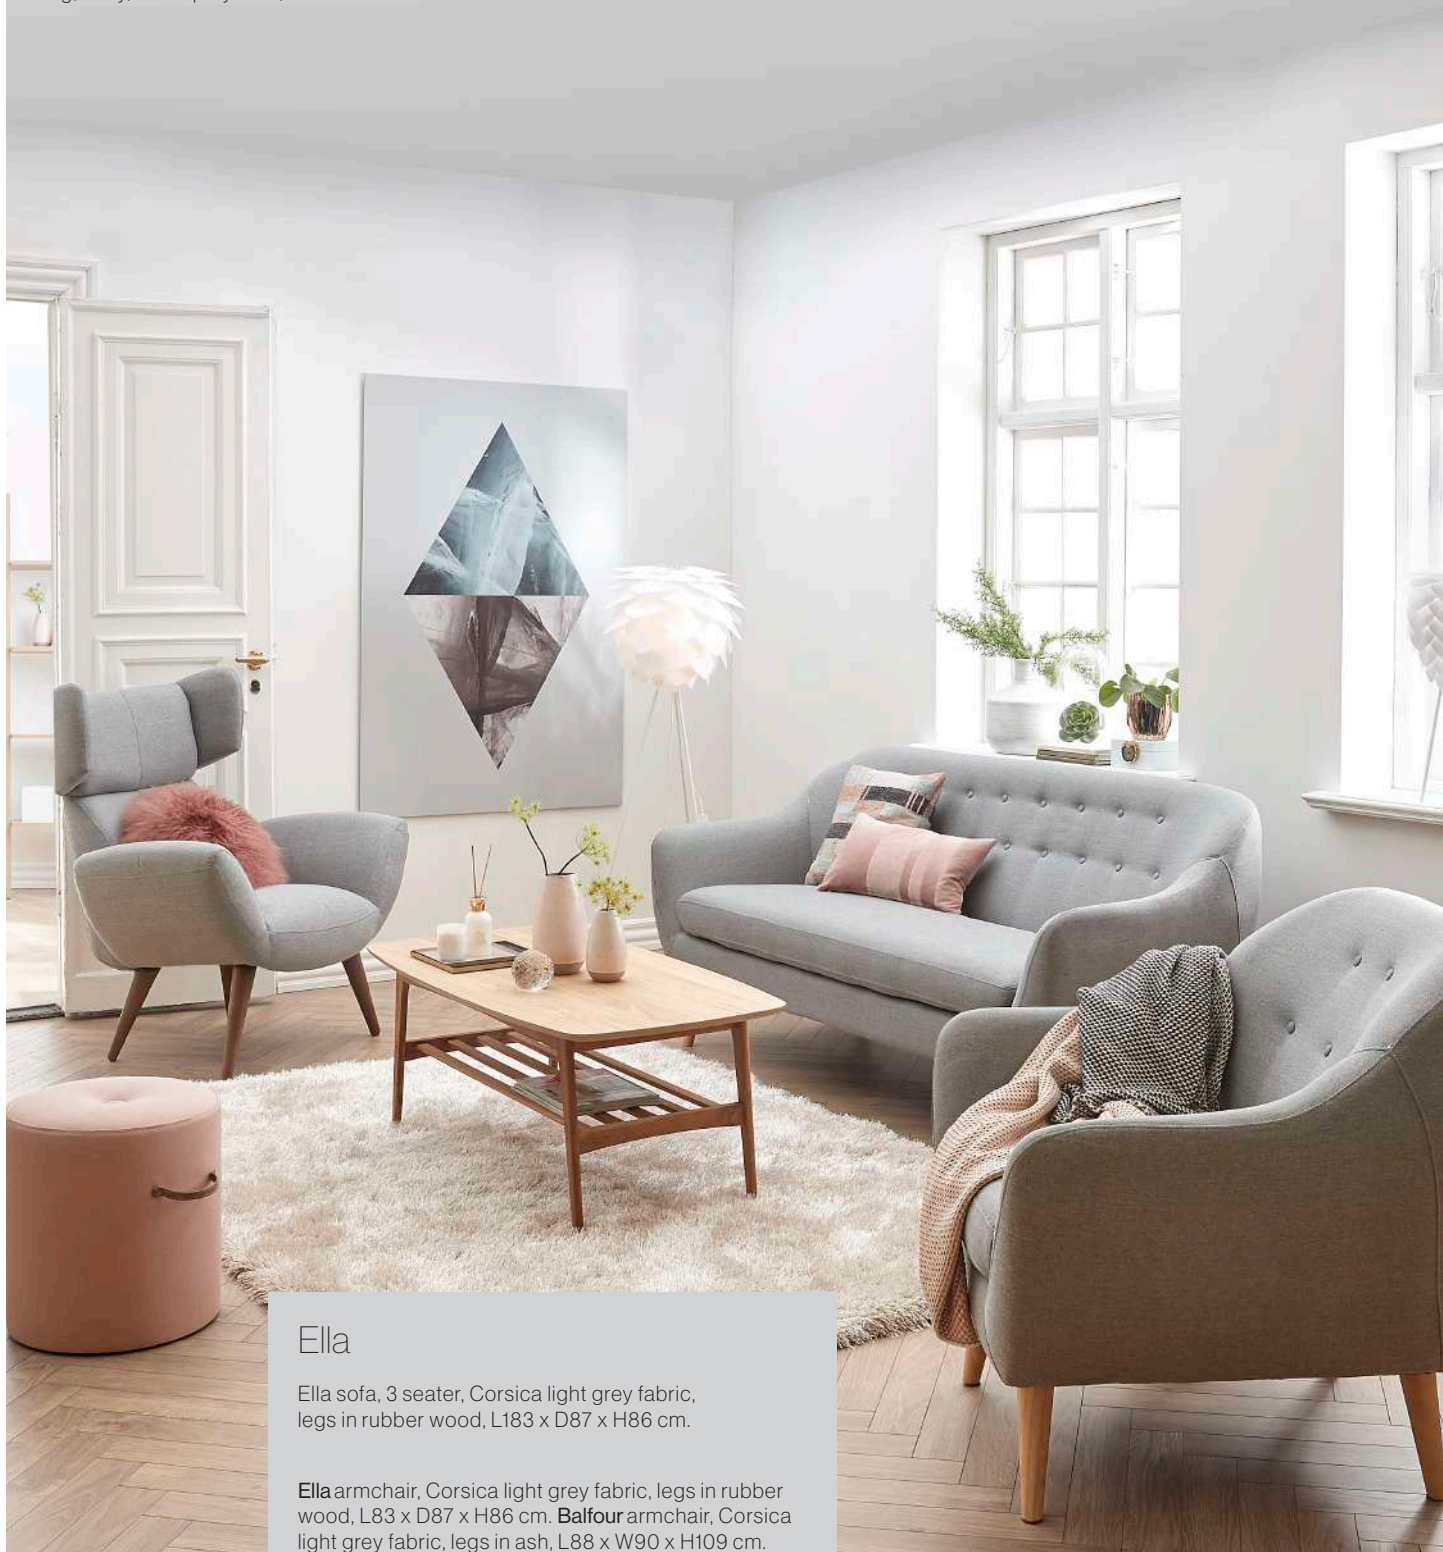

Silvia floor lamp, white shade, white tripod stand, H140 cm.
GeoManiac Marble metal art, W100 x H150 cm. **Visible** shaggy rug, ivory, 100% polyester, W170 x L240 cm.

Ella

Ella sofa, 3 seater, Corsica light grey fabric, legs in rubber wood, L183 x D87 x H86 cm.

Ella armchair, Corsica light grey fabric, legs in rubber wood, L83 x D87 x H86 cm. **Balfour** armchair, Corsica light grey fabric, legs in ash, L88 x W90 x H109 cm.

Woodstock coffee table, oak, oil treated, L120 x W60 x H47 cm. **Jerry** pouf, Luis rosa 374/32, D40 x H40 cm.