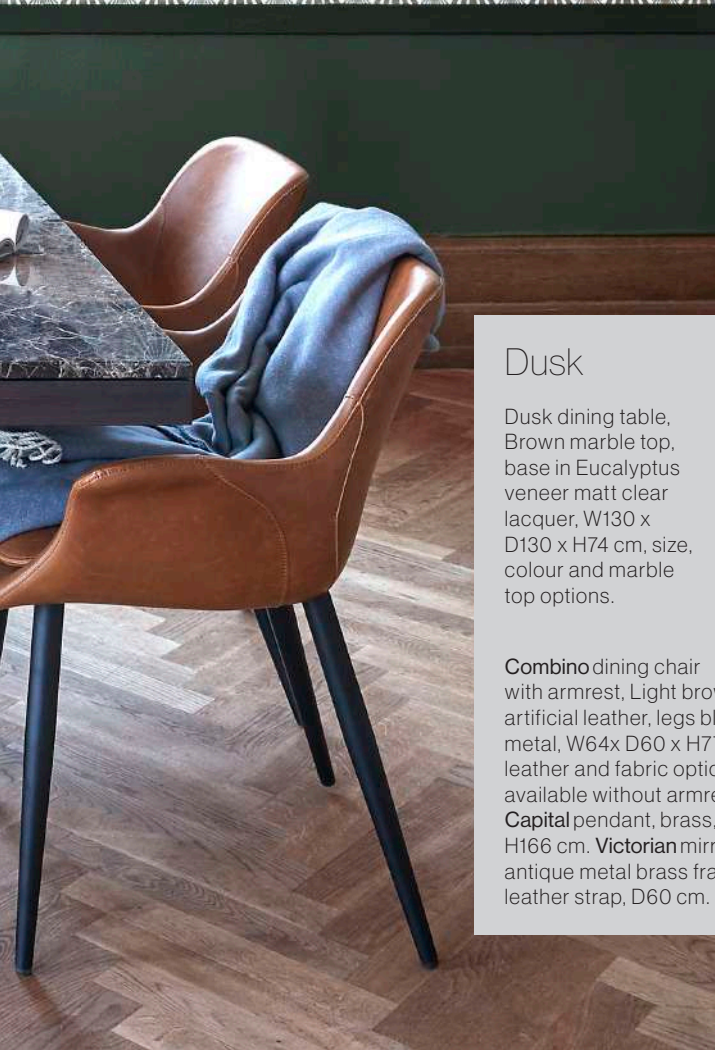

The infinity table.

Dusk is the innovative and elegant solution, making it possible to extend your table to match any room size.

Dusk

Dusk dining table, Brown marble top, base in Eucalyptus veneer matt clear lacquer, W130 x D130 x H74 cm, size, colour and marble top options.

Combino dining chair with armrest, Light brown artificial leather, legs black metal, W64x D60 x H77 cm, leather and fabric options, available without armrest. **Capital** pendant, brass, H166 cm. **Victorian** mirror, antique metal brass frame, leather strap, D60 cm.