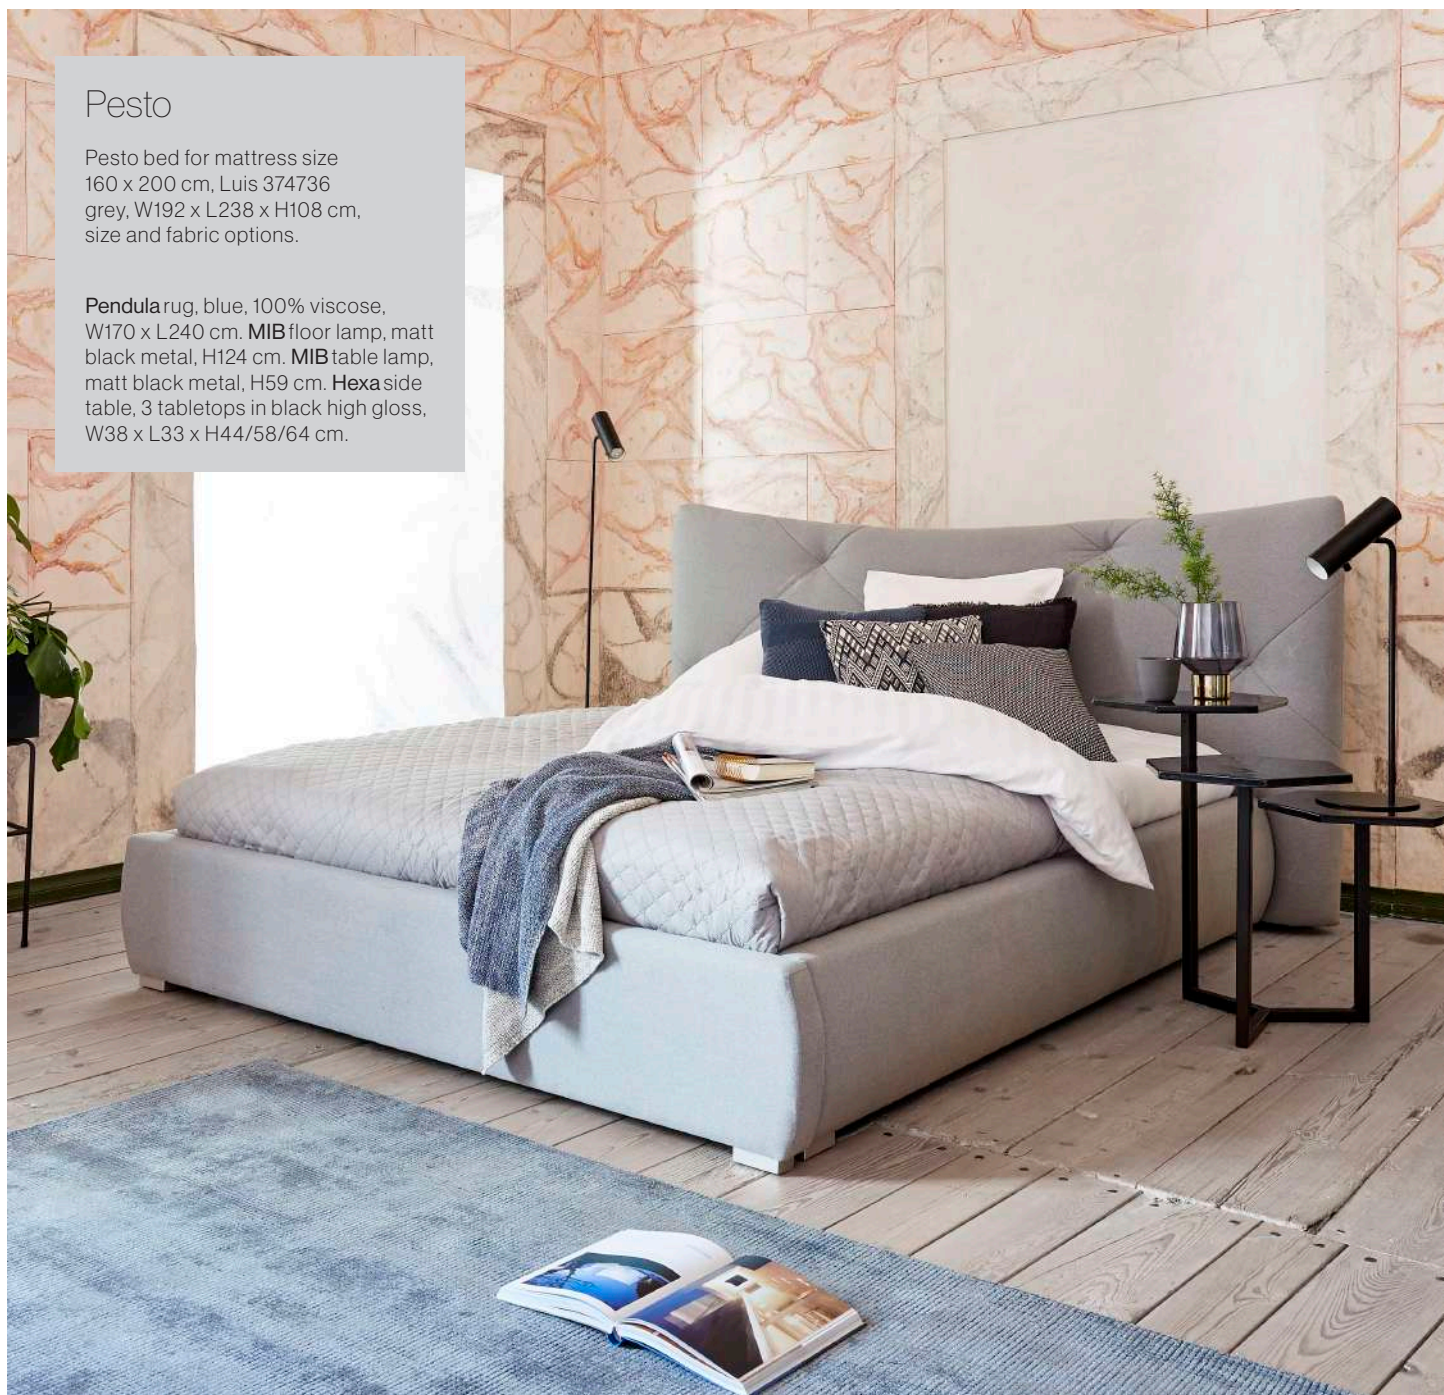

The sleeping beauty.

Choose your style, size and colour to create your perfect bedroom.

Pesto

Pesto bed for mattress size 160 x 200 cm, Luis 374736 grey, W192 x L238 x H108 cm, size and fabric options.

Pendula rug, blue, 100% viscose, W170 x L240 cm. **MIB** floor lamp, matt black metal, H124 cm. **MIB** table lamp, matt black metal, H59 cm. **Hexa** side table, 3 tabletops in black high gloss, W38 x L33 x H44/58/64 cm.