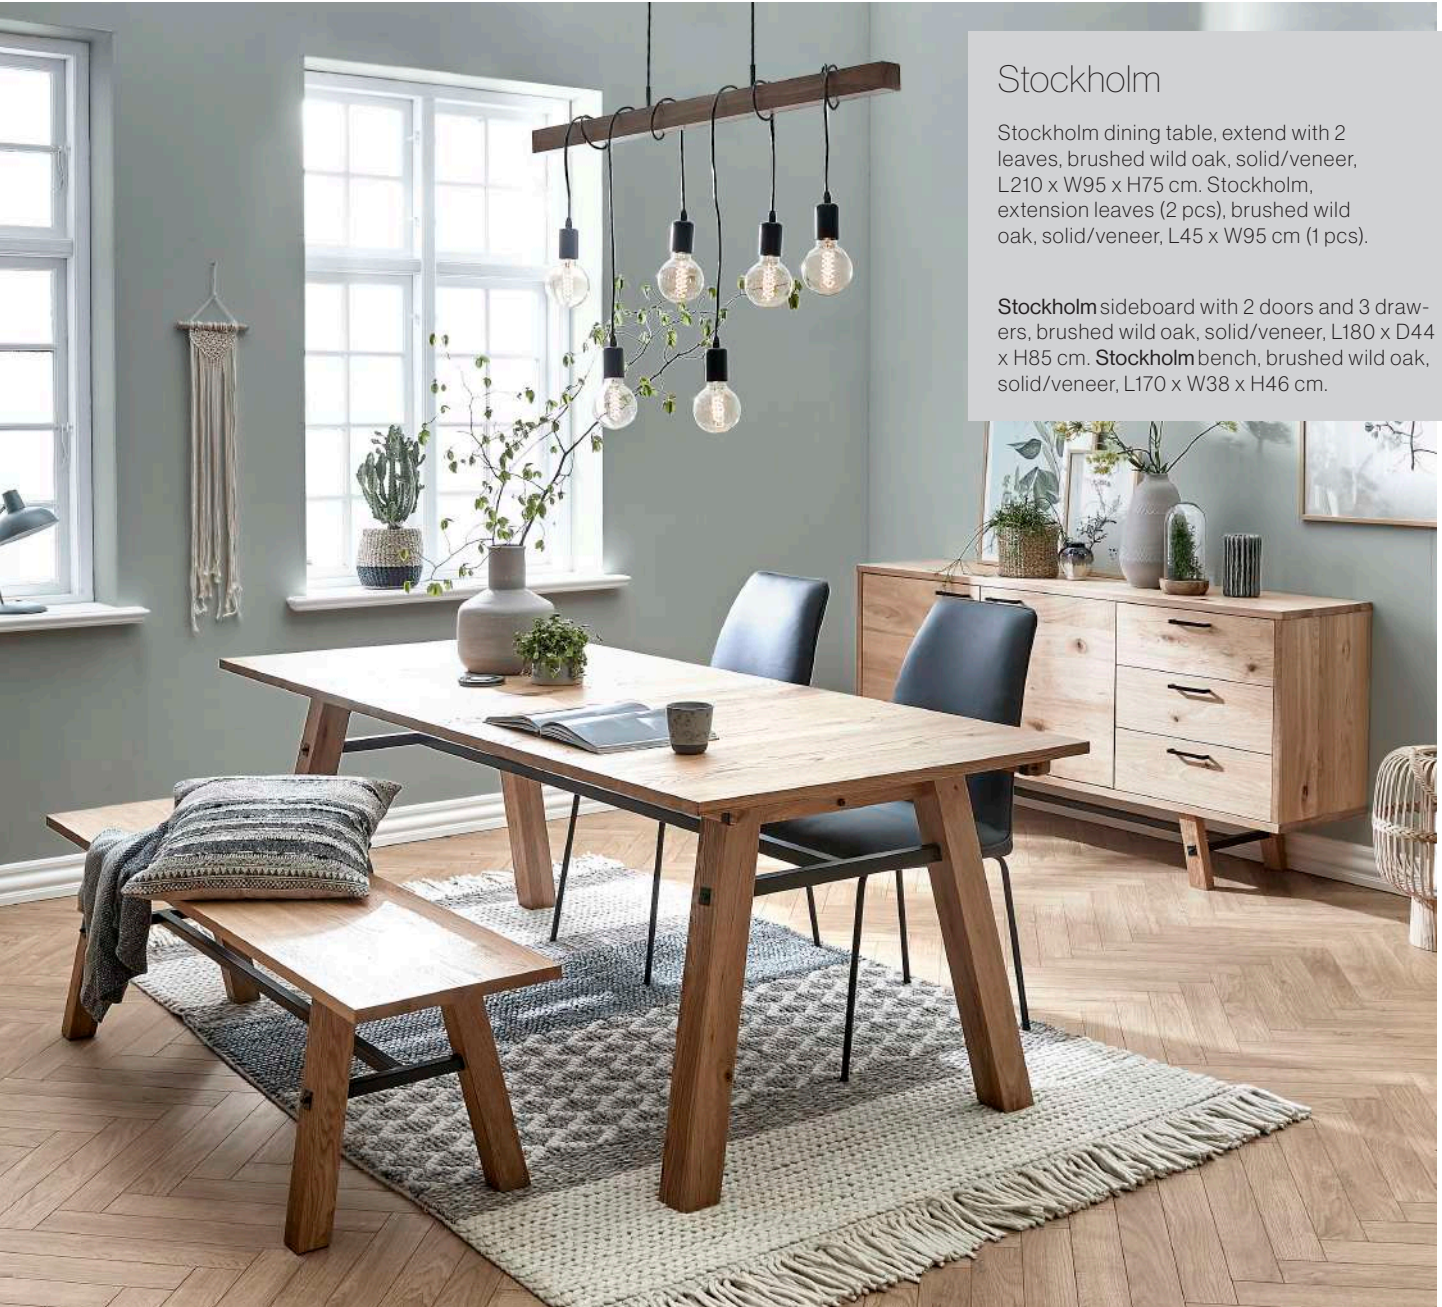

Tasteful dining.

Stockholm

Stockholm dining table, extend with 2 leaves, brushed wild oak, solid/veneer, L210 x W95 x H75 cm. Stockholm, extension leaves (2 pcs), brushed wild oak, solid/veneer, L45 x W95 cm (1 pcs).

Stockholm sideboard with 2 doors and 3 drawers, brushed wild oak, solid/veneer, L180 x D44 x H85 cm. **Stockholm** bench, brushed wild oak, solid/veneer, L170 x W38 x H46 cm.

Mora dining chair, Black fabric, W47 x D59 x H96 cm, Blue fabric option. **Townshend** pendant, wood bar, 6 deco bulbs, black fabric wires, W147 x H38 cm. **Colorado** rug, grey mix with fringes, 100% wool, W170 x L240 cm. **Flora Danica 27** poster with oak frame, W50 x H70 cm. **Flora Danica 23** poster with oak frame, W70 x H100 cm.