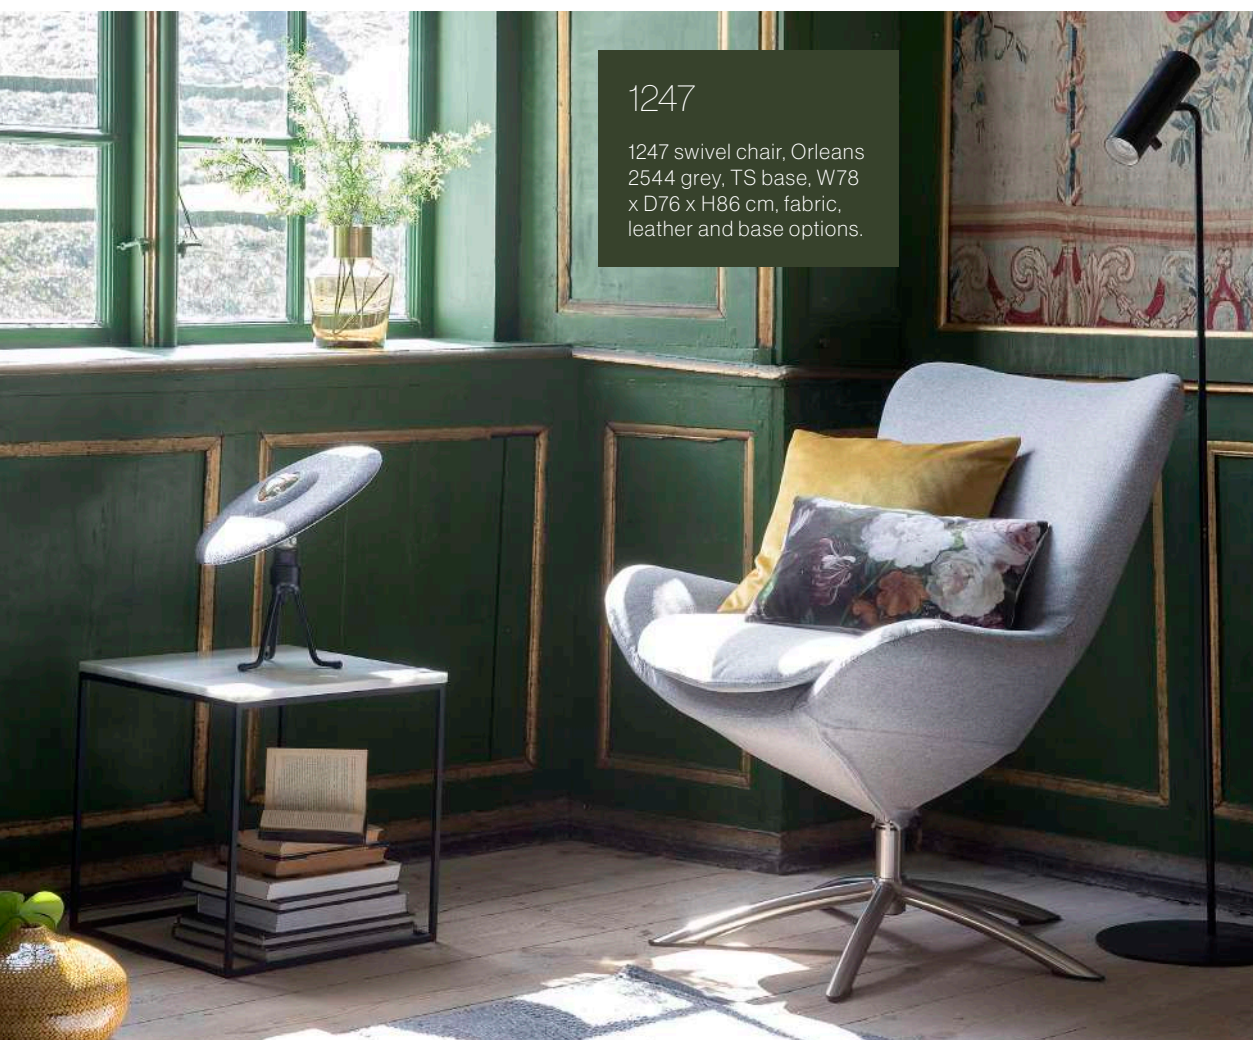

Ambience

Ambience recliner chair with high back, Soft stone 6271, W80 x D96 x H112 cm. Ambience foot stool, Soft stone 6271, W56 x D50 x H45 cm, fabric, leather and base options.

Fox

Fox recliner chair, Balder dark brown 6458, base bossa satin, W78 x D85 x H100 cm, fabric, leather and base options.