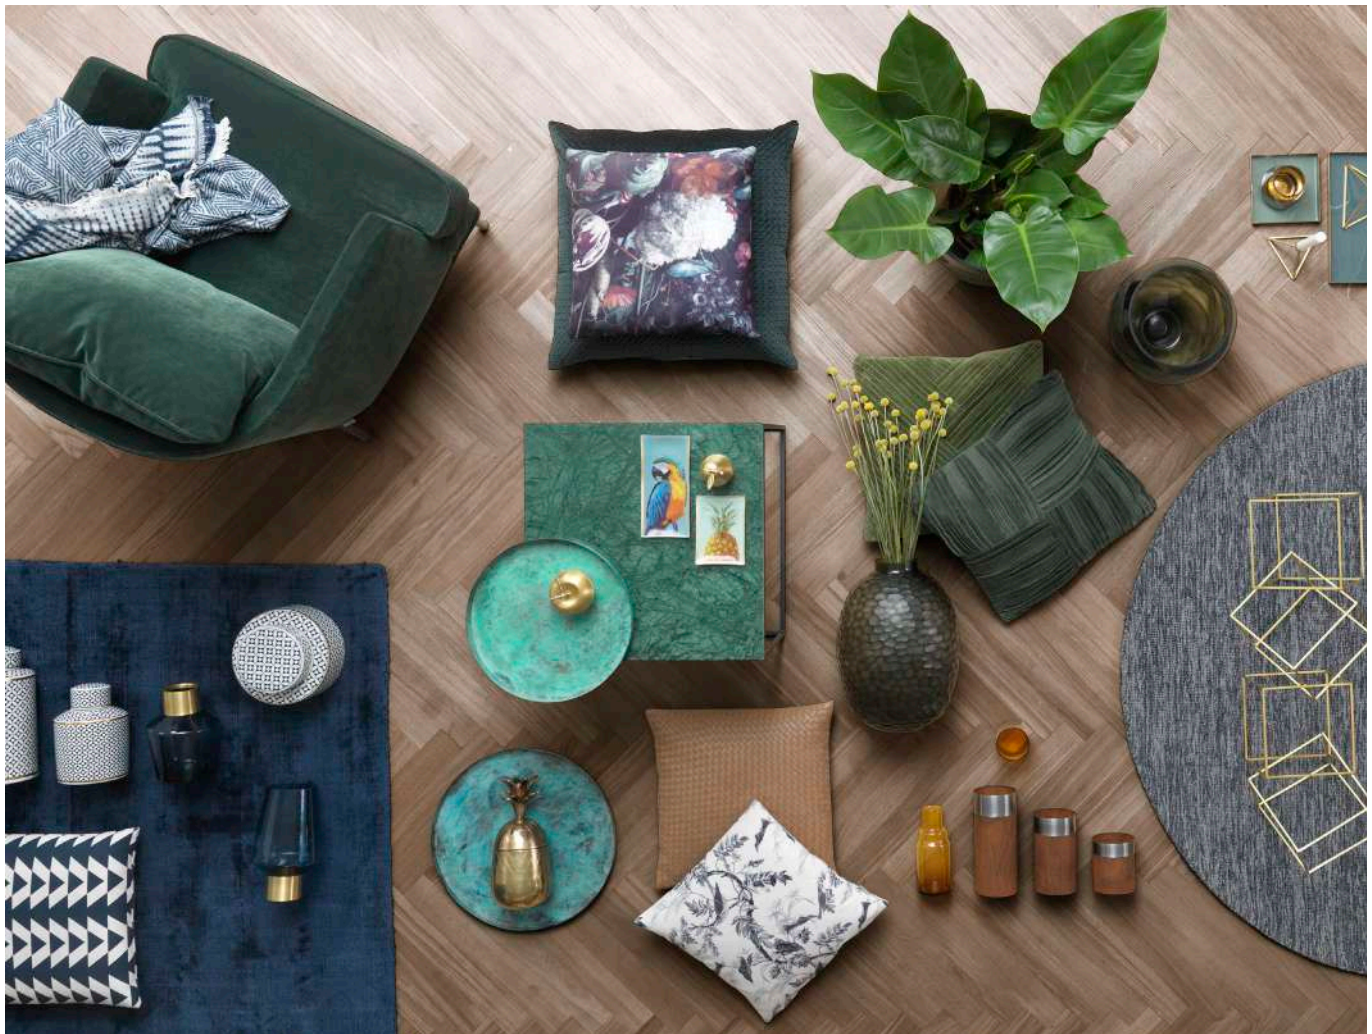

MODERN TREND:

Tomorrow's classics. Today.

Experiment with materials, surfaces, form and function. Mix the contemporary with traditional. Your imagination is the only limit.