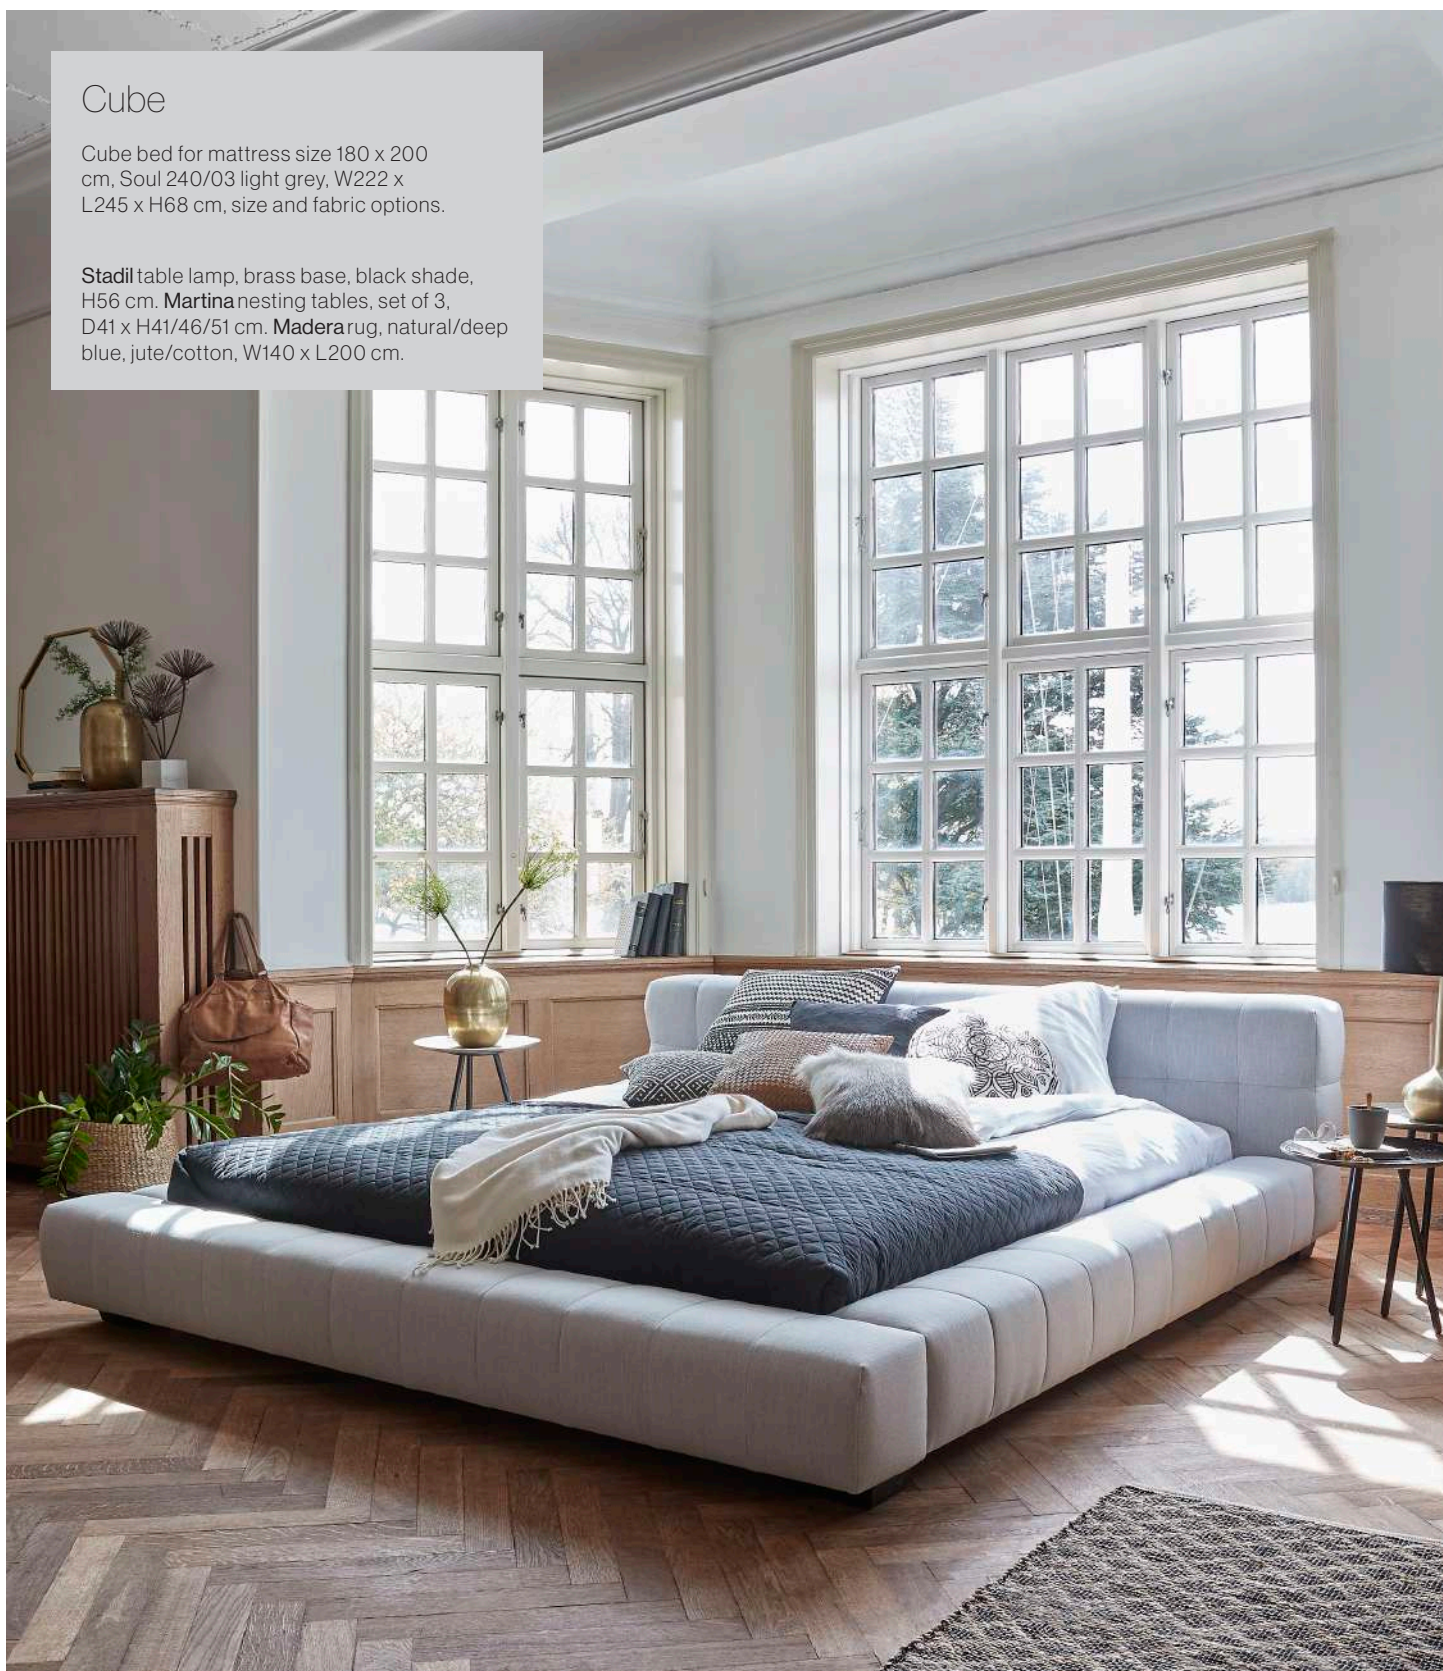

Cleopatra

Cleopatra bed for mattress size 180 x 200 cm, Caleido 10997 grey with black legs, W194 x L215 x H95 cm, size, fabric and leg options.

Smart

Smart bed for mattress size 180 x 200 cm, White artificial leather, W194 x L209 x H90 cm, size options.