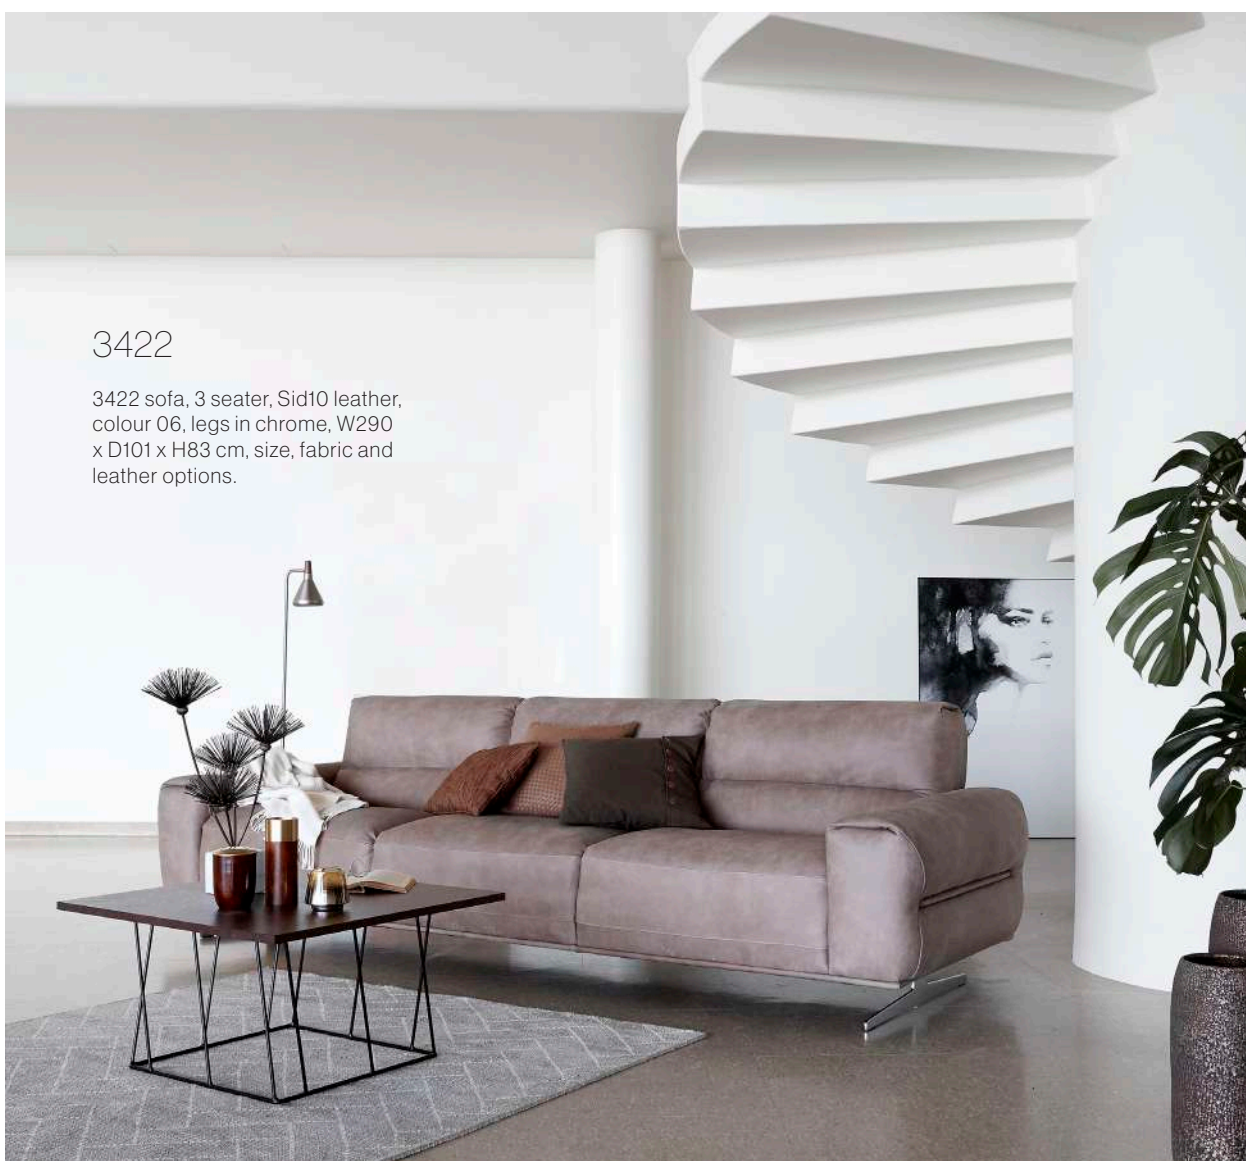

Helix coffee table, black lacquered metal legs, Rusty melamine top plate, W75 x D75 x H40 cm, size, colour and surface options.

Fraser rug, grey, 100% bamboo silk, W170 x L240 cm. **Float** floor lamp, brushed steel, walnut top, H140 cm. **Lady of Light** metal art, W100 x H150 cm.

3422

3422 sofa, 3 seater, Sid10 leather, colour 06, legs in chrome, W290 x D101 x H83 cm, size, fabric and leather options.