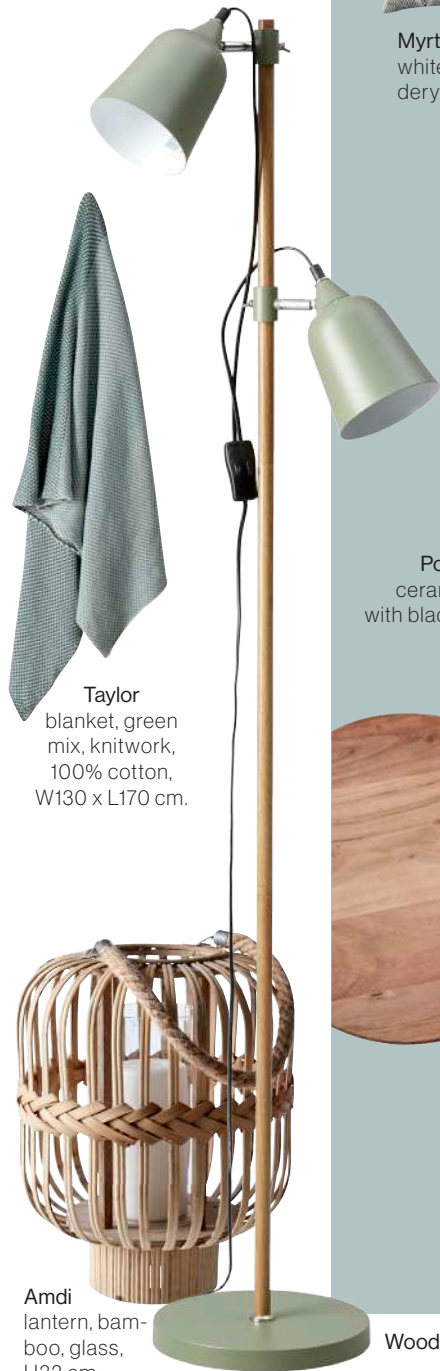

Porto dish, ceramic, white with black speckles, D46.5 cm.

Amdi lantern, bamboo, glass, H33 cm.

Taylor blanket, green mix, knitwork, 100% cotton, W130 x L170 cm.