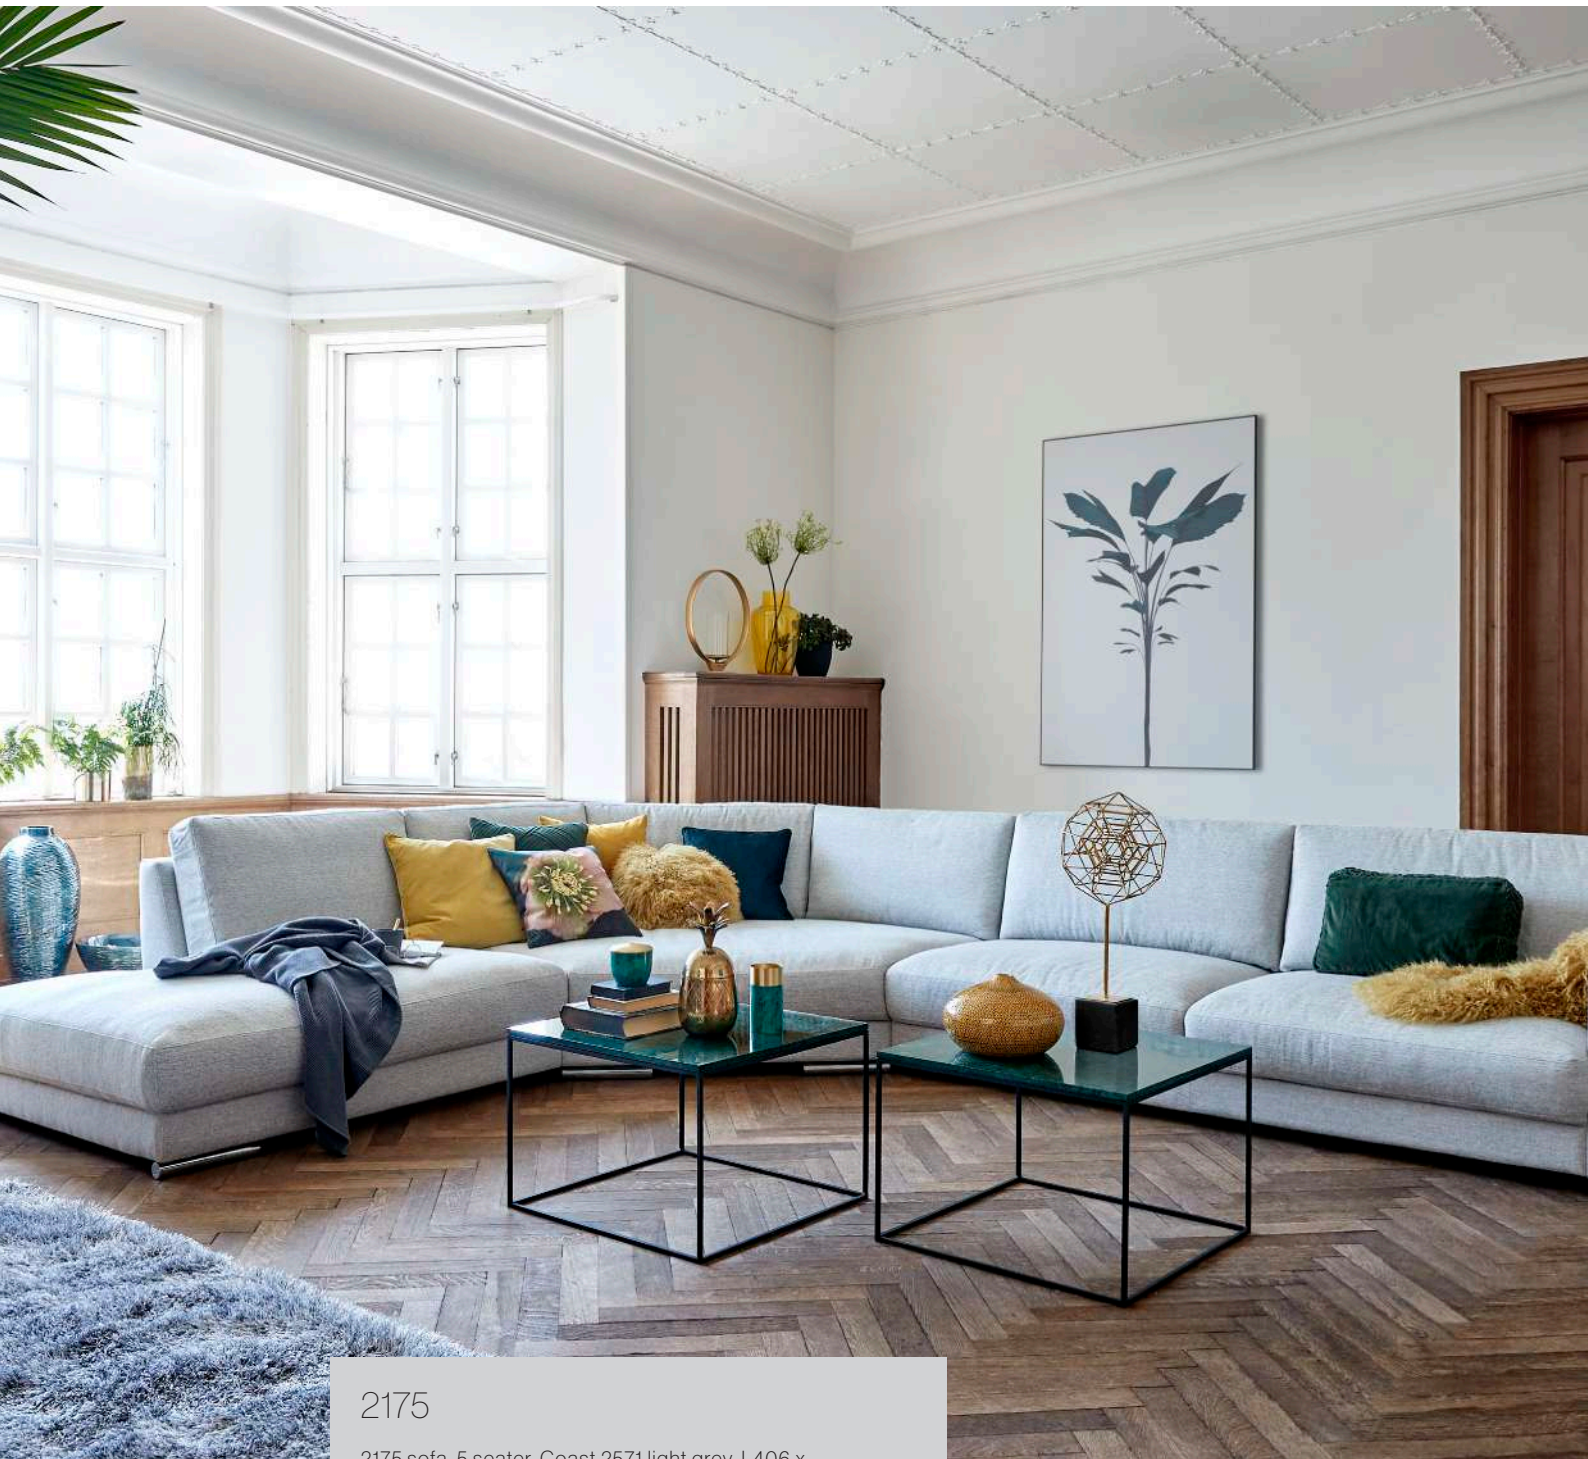

2175

2175 sofa, 5 seater, Coast 2571 light grey, L406 x W315 x H81 cm, size, fabric and leather options.

Square coffee table, tabletop in green marble, frame in black metal, L60 x W60 x H41 cm, size and marble options.
Visible shaggy rug, silver, 100% polyester, W170 x L240 cm.
Turquoise Render metal art, W70 x H100 cm.