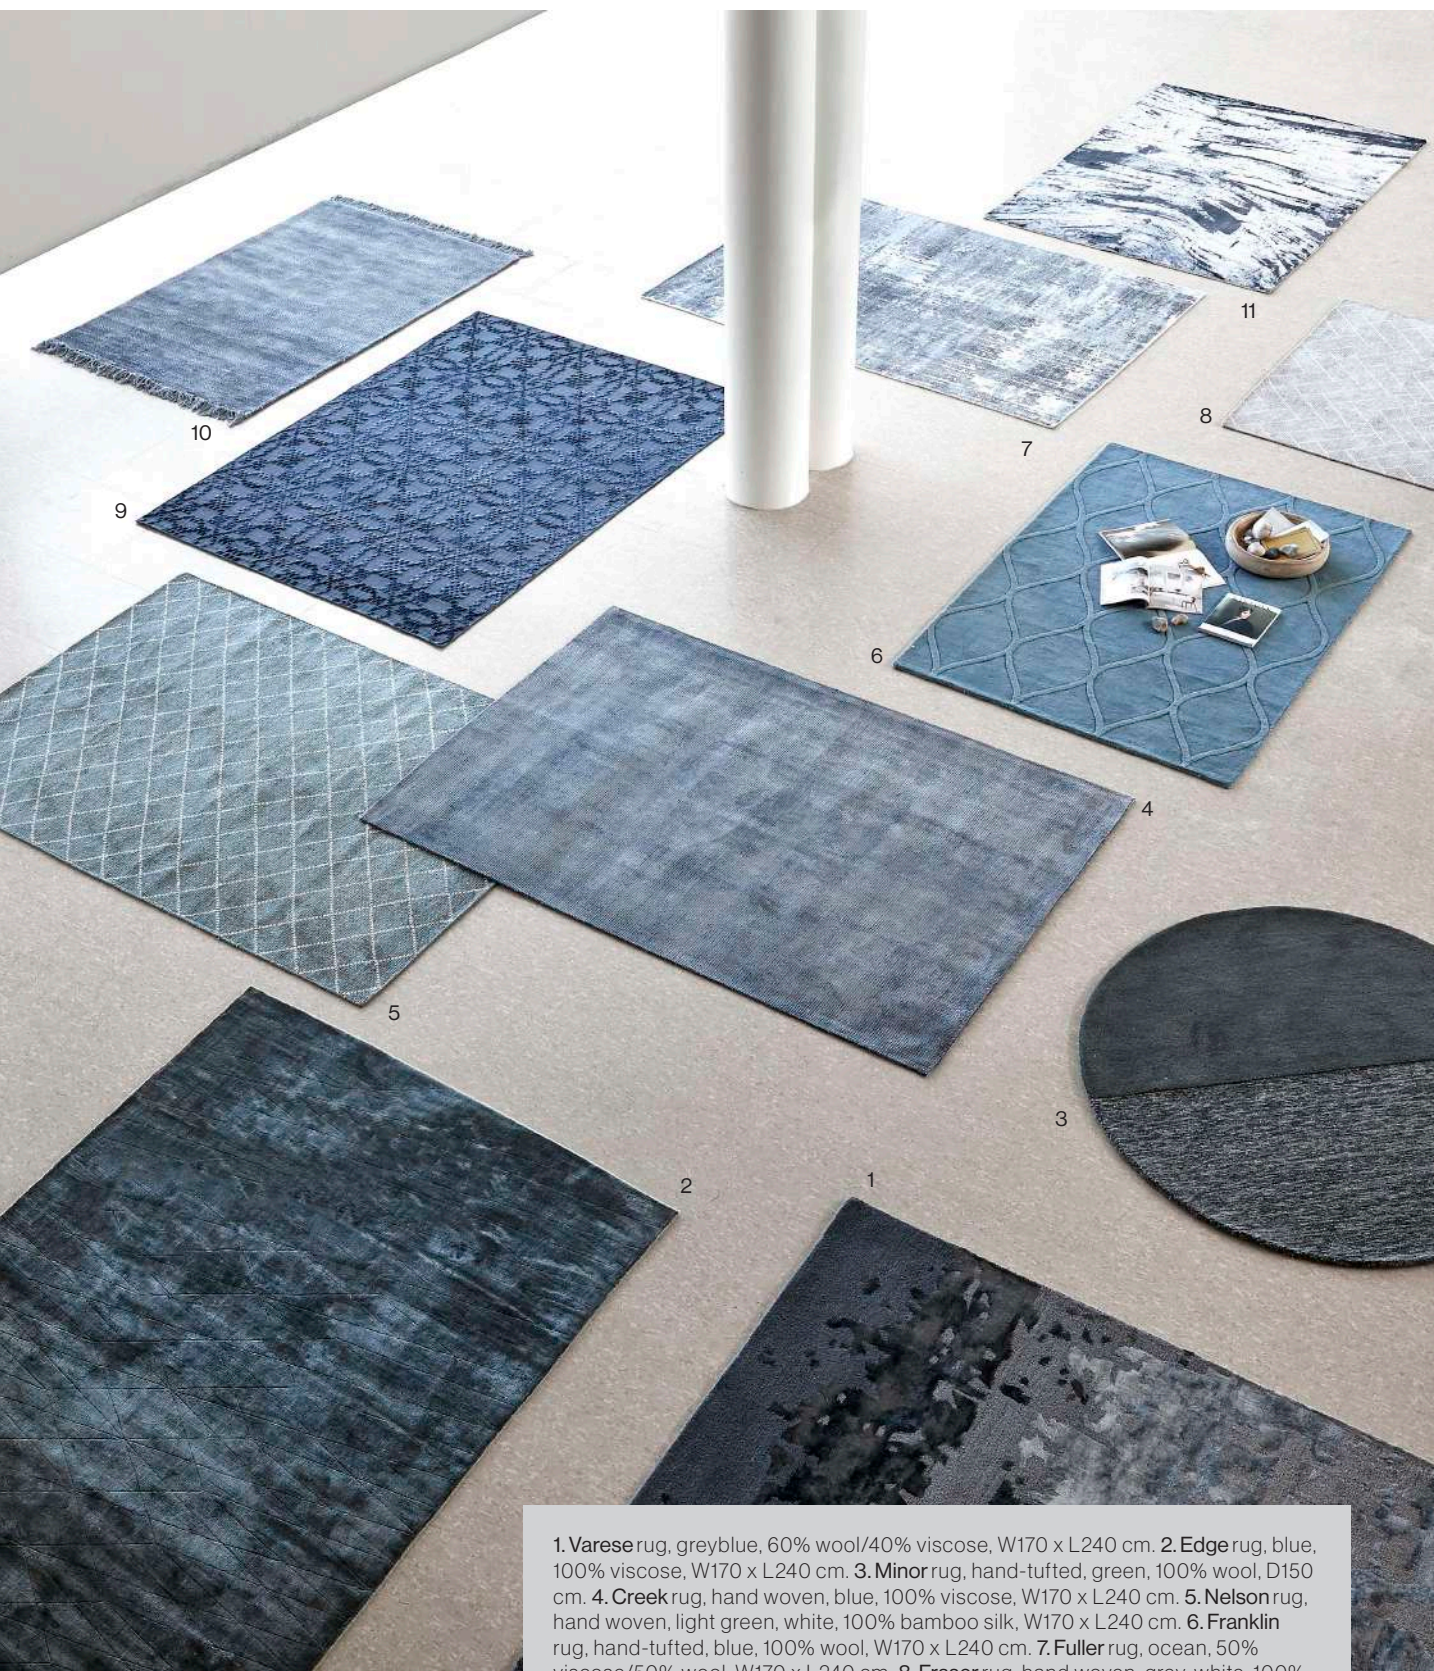

Play

Play table lamp, ash, white metal shade, H44 cm.

Read

Read table lamp, white metal, oak top, H56 cm.

Read floor lamp, white metal, oak top, H156 cm.

Sphere

Sphere table lamp, matt white metal, oak wood handle, H36 cm.

Bend

Bend table lamp, ash base, white metal shade, H36 cm.

1. Varese rug, greyblue, 60% wool/40% viscose, W170 x L240 cm. 2. Edge rug, blue, 100% viscose, W170 x L240 cm. 3. Minor rug, hand-tufted, green, 100% wool, D150 cm. 4. Creek rug, hand woven, blue, 100% viscose, W170 x L240 cm. 5. Nelson rug, hand woven, light green, white, 100% bamboo silk, W170 x L240 cm. 6. Franklin rug, hand-tufted, blue, 100% wool, W170 x L240 cm. 7. Fuller rug, ocean, 50% viscose/50% wool, W170 x L240 cm. 8. Fraser rug, hand woven, grey, white, 100% bamboo silk, W170 x L240 cm. 9. Fauna rug, 100% viscose, navy, W170 x L240 cm. 10. Chester rug, blue, grey fringes, 100% viscose, W170 x L240 cm. 11. Fortytia rug, silver mix, 100% viscose, W170 x L240 cm.