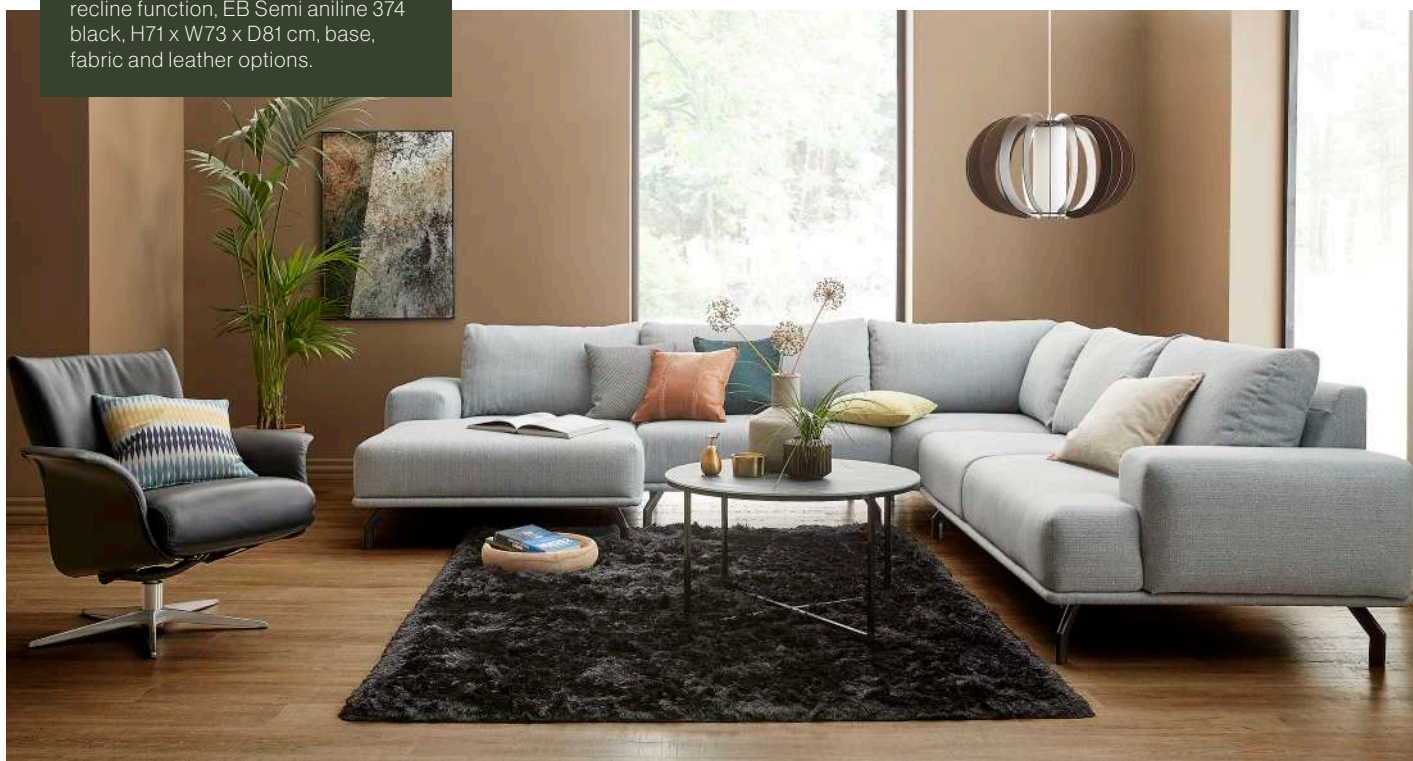

5242

5242 swivel chair, high back with adjustable headrest and recline function, EB Semi aniline 374 black, H114 x W80 x D52 cm.

5142 foot stool, EB Semi aniline 374 black, H44 x W55 x D48 cm, base, fabric and leather options.

Abilene

Abilene sofa, 5 seater with chaise lounge, black legs, Portland 90 light grey, L306 x W330 x H88 cm, option right or left combination.

5238 swivel chair, low back with recline function, EB Semi aniline 374 black, H71 x W73 x D81 cm, base, fabric and leather options.