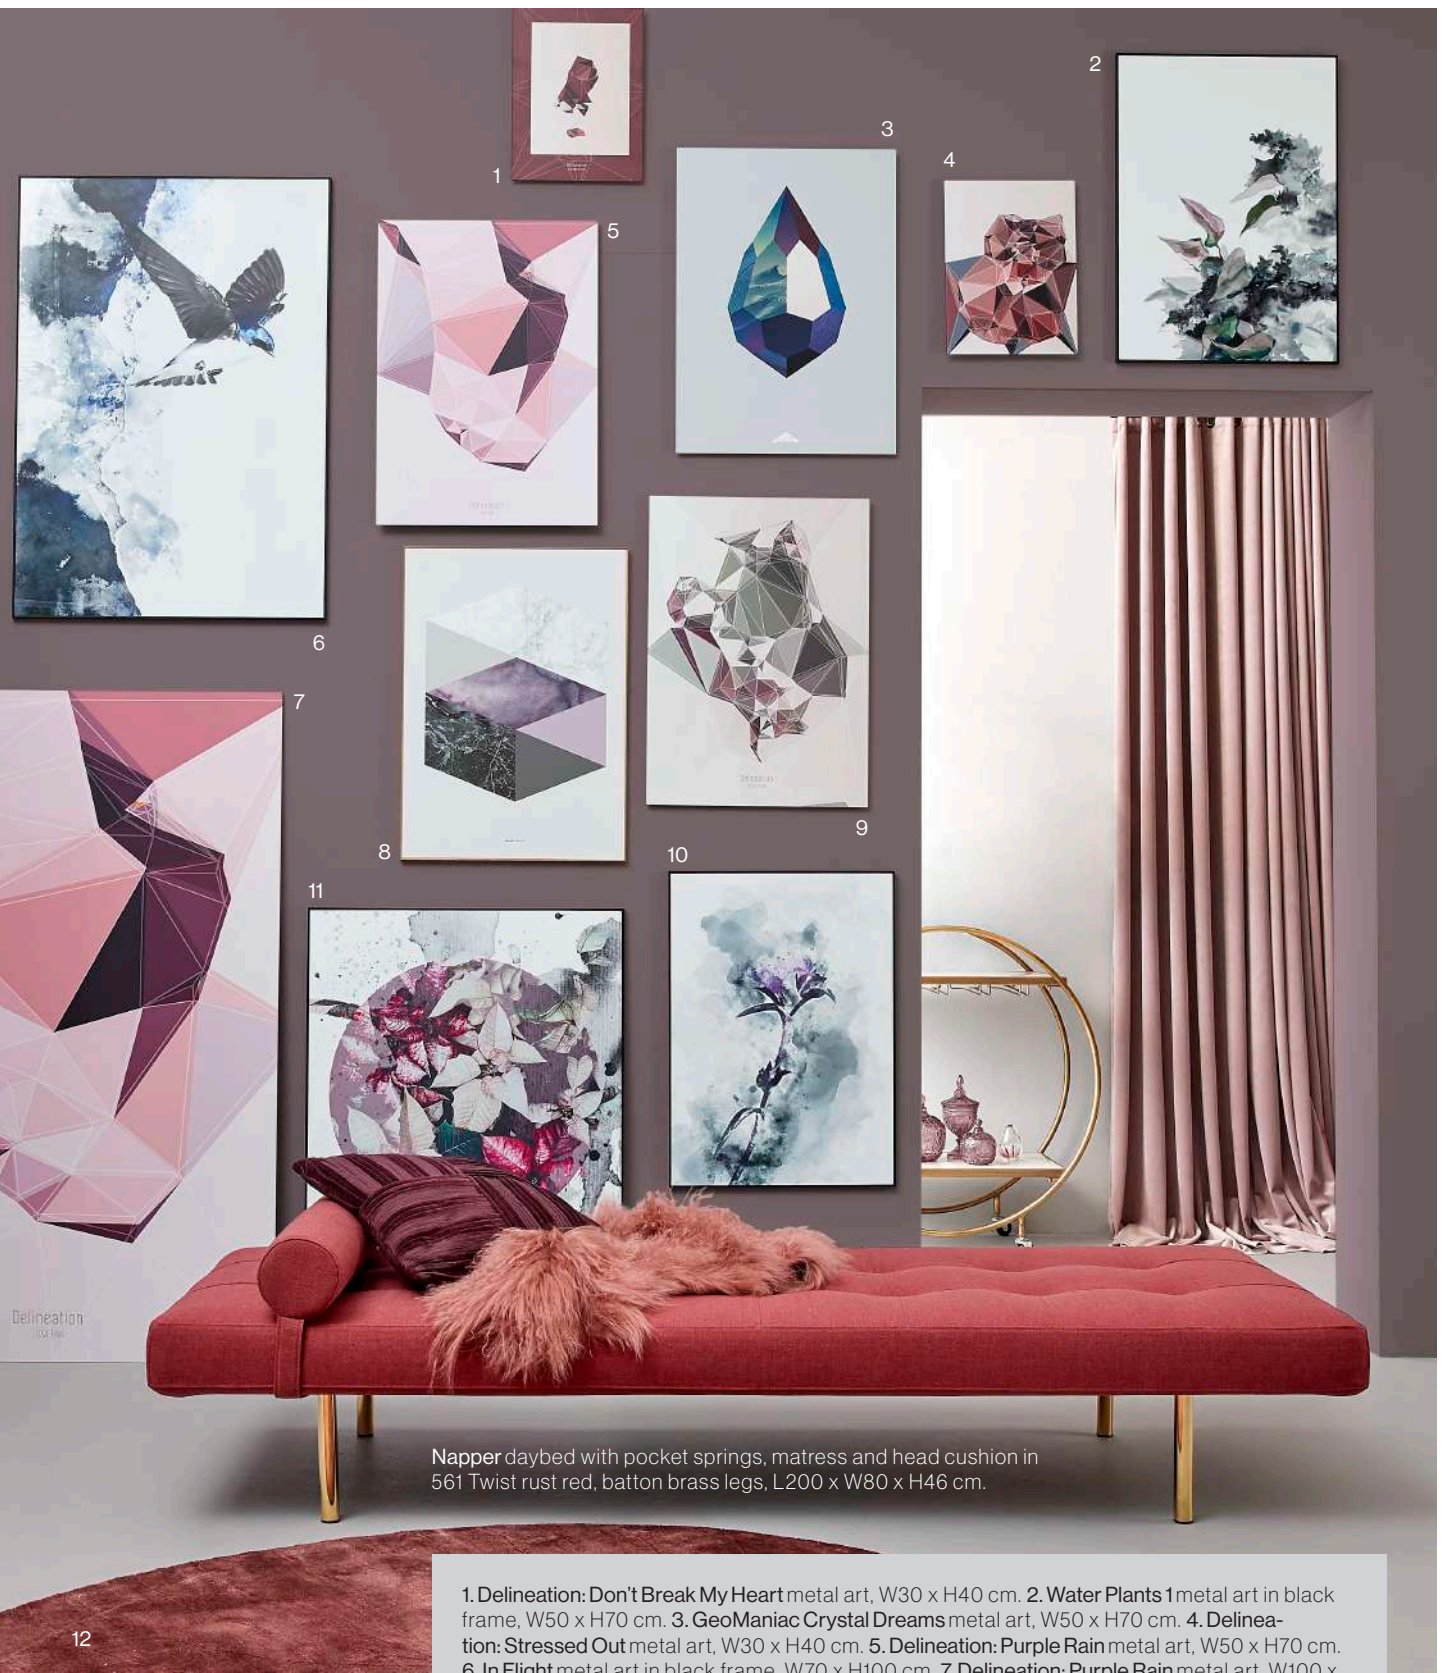

Napper daybed with pocket springs, mattress and head cushion in 561 Twist rust red, batton brass legs, L200 x W80 x H46 cm.

1. Delineation: Don't Break My Heart metal art, W30 x H40 cm.
2. Water Plants 1 metal art in black frame, W50 x H70 cm.
3. GeoManiac Crystal Dreams metal art, W50 x H70 cm.
4. Delineation: Stressed Out metal art, W30 x H40 cm.
5. Delineation: Purple Rain metal art, W50 x H70 cm.
6. In Flight metal art in black frame, W70 x H100 cm.
7. Delineation: Purple Rain metal art, W100 x H150 cm.
8. Geometric 2 metal art, oak frame, W50 x H70 cm.
9. Delineation: Pastel Feeling metal art, W50 x H70 cm.
10. Water Plants 2 metal art in black frame, W50 x H70 cm.
11. Flower Plate metal art in black frame, W70 x H100 cm.
12. Populus rug, aubergine, 100% viscose, D150 cm.