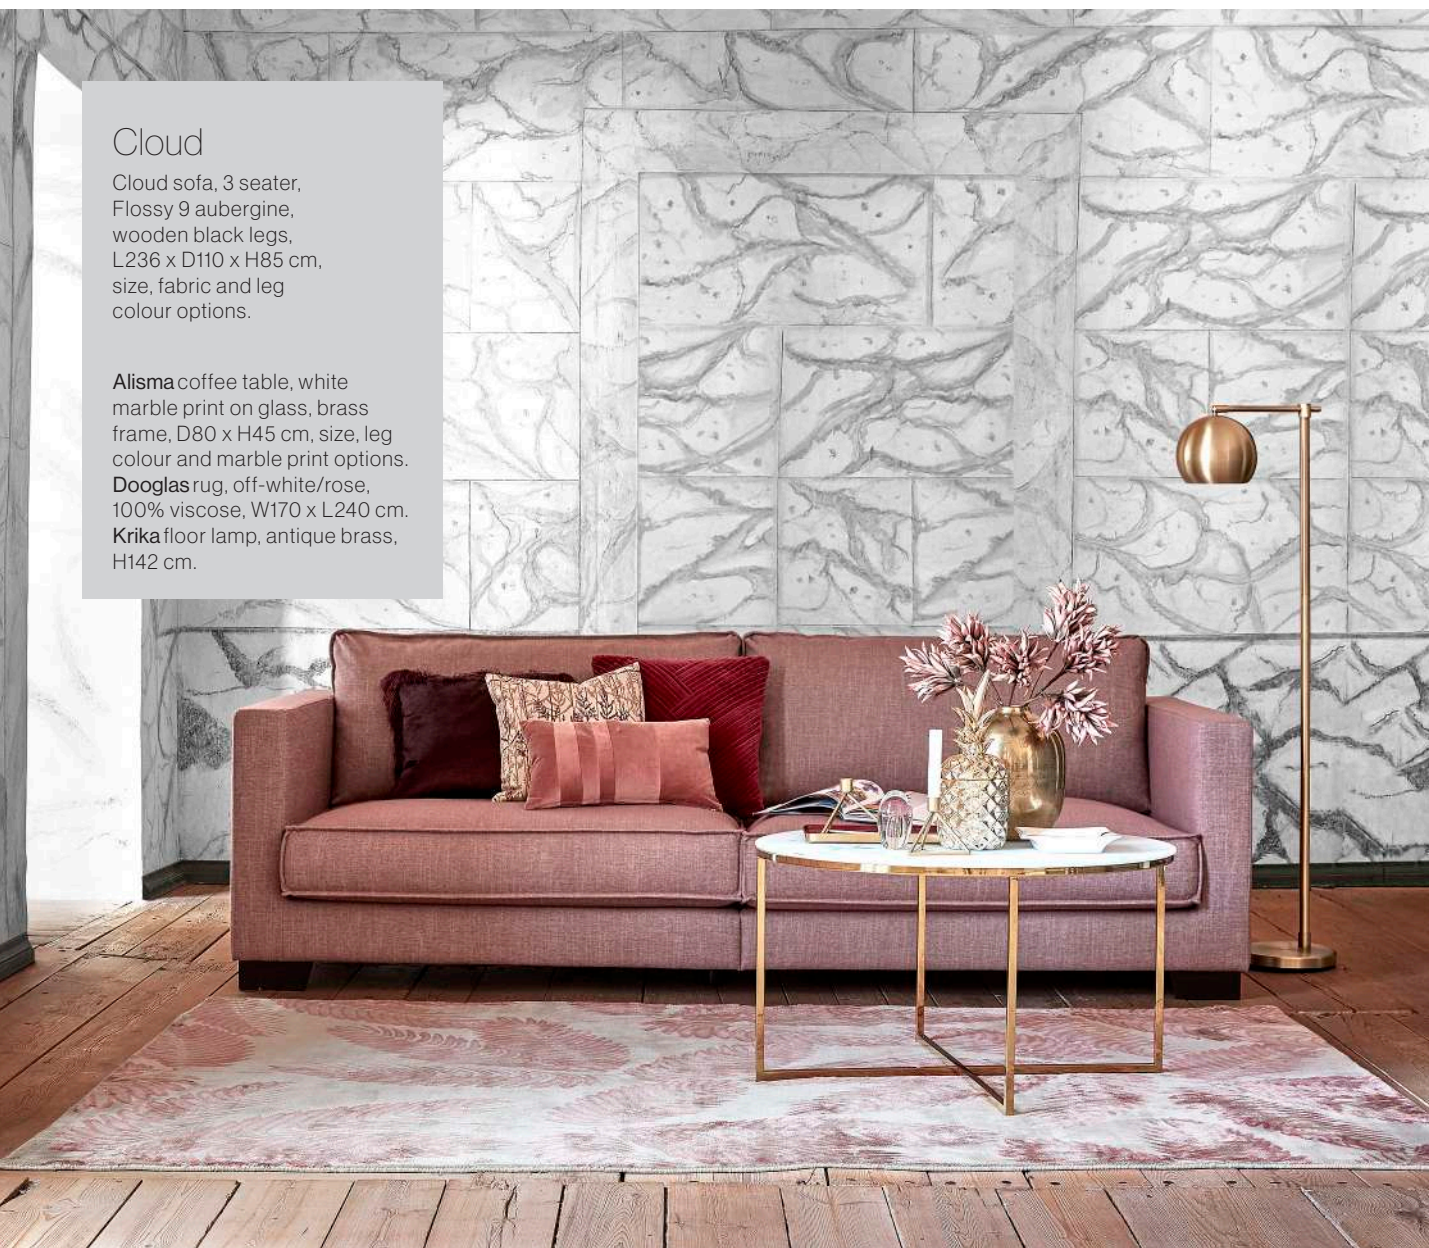

Elegant cosiness.

The materials used determine its quality, appearance and feel, giving it a luxurious, soft touch.

Cloud

Cloud sofa, 3 seater,
Flossy 9 aubergine,
wooden black legs,
L236 x D110 x H85 cm,
size, fabric and leg
colour options.

Alisma coffee table, white
marble print on glass, brass
frame, D80 x H45 cm, size, leg
colour and marble print options.

Dooglas rug, off-white/rose,
100% viscose, W170 x L240 cm.

Krika floor lamp, antique brass,
H142 cm.