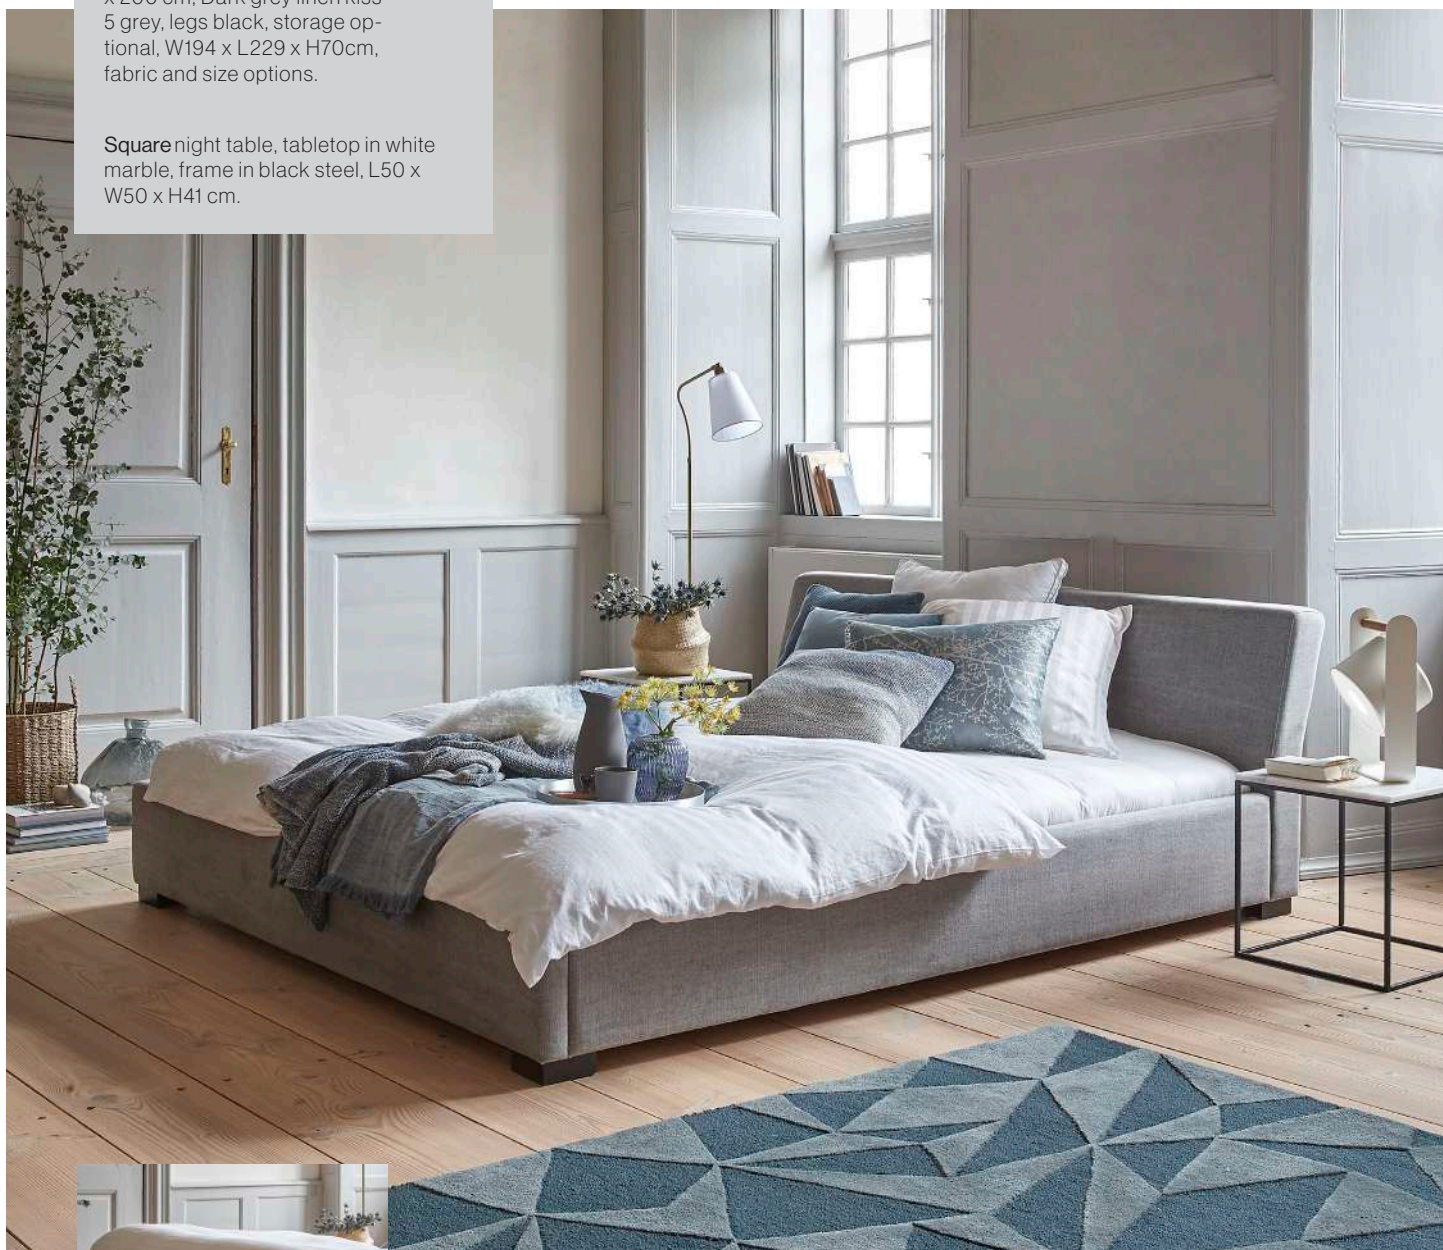

Hebe

Hebe bed for mattress size 180 x 200 cm, Dark grey linen kiss 5 grey, legs black, storage optional, W194 x L229 x H70cm, fabric and size options.

Square night table, tabletop in white marble, frame in black steel, L50 x W50 x H41 cm.

Ulmus rug, hand-tufted, blue-grey, 100% wool, W17 x H240 cm. **Tindra** floor lamp, antique brass base, white shade, H143 cm. **Sphere** table lamp, matt white metal, oak handle, H36 cm.