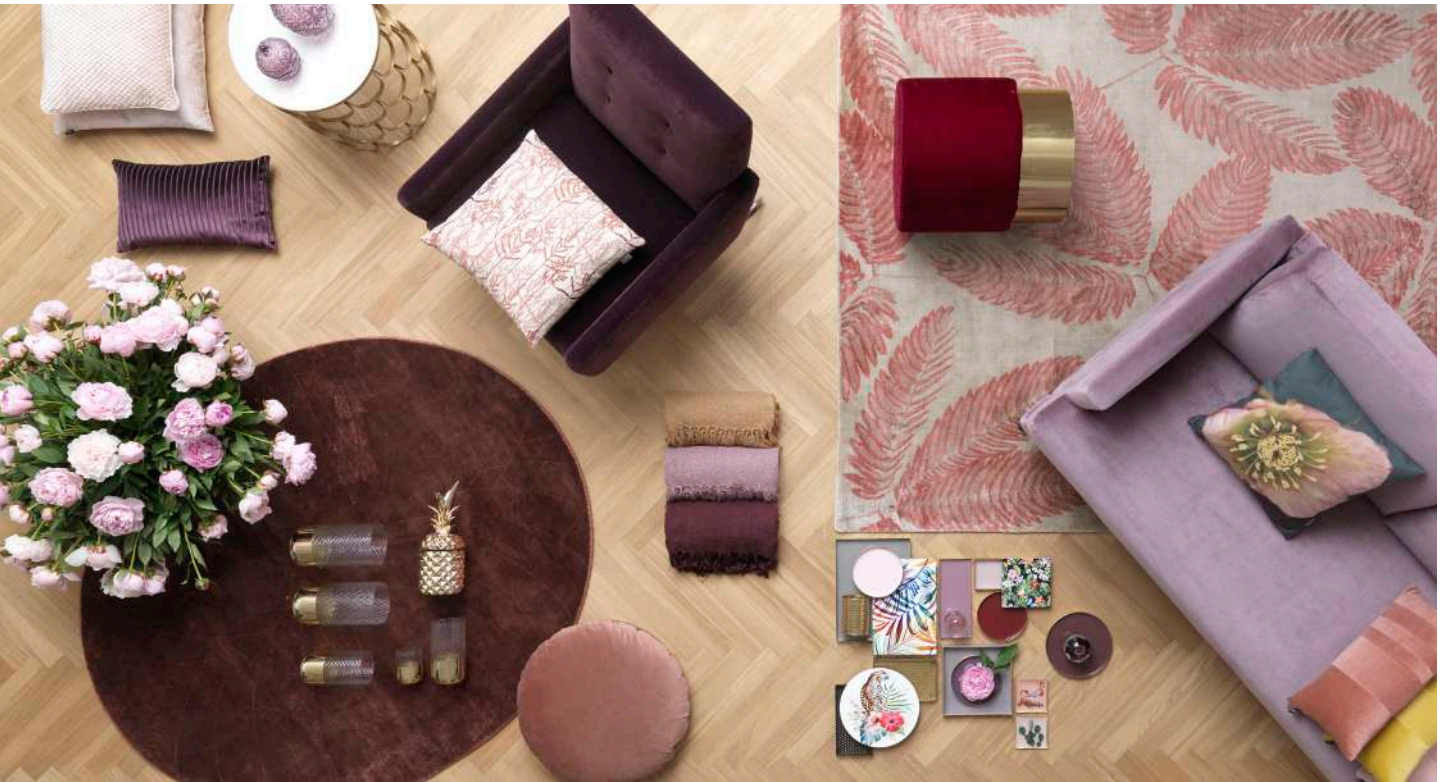

ELEGANT TREND :

Make room for modern sophistication

Add a touch of elegance with our designs in beautiful tone-in-tone shades. The lines are contemporary, yet the combination of brass, velvet, glass and enamel gives it a feminine touch.

Dupion cushion, peach whip, W50 x L50 cm. Japanese Blossom cushion, off-white, burgundy embroidery, W45 x L45 cm. Mackenzie cushion, velvet, peach whip, W45 x L45 cm. Cornwell cushion, W40 x L40 cm. Mohawk blanket, peach whip.