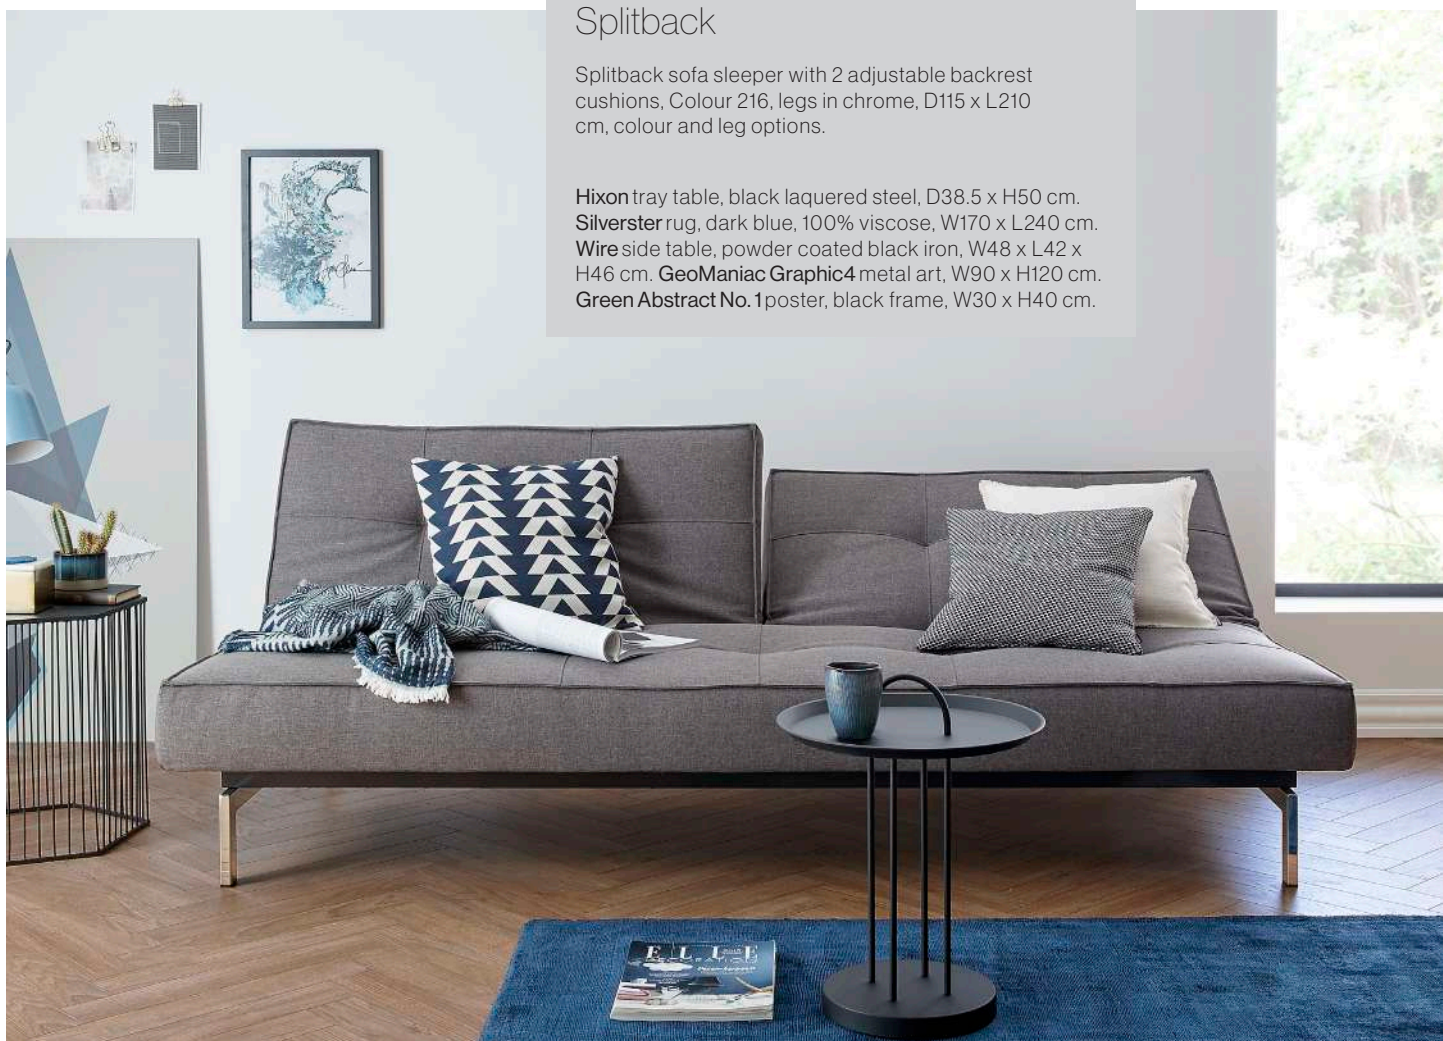

Splitback

Splitback sofa sleeper with 2 adjustable backrest cushions, Colour 216, legs in chrome, D115 x L210 cm, colour and leg options.

Hixon tray table, black laquered steel, D38.5 x H50 cm.
Silverster rug, dark blue, 100% viscose, W170 x L240 cm.
Wire side table, powder coated black iron, W48 x L42 x H46 cm. **GeoManiac Graphic4** metal art, W90 x H120 cm.
Green Abstract No. 1 poster, black frame, W30 x H40 cm.