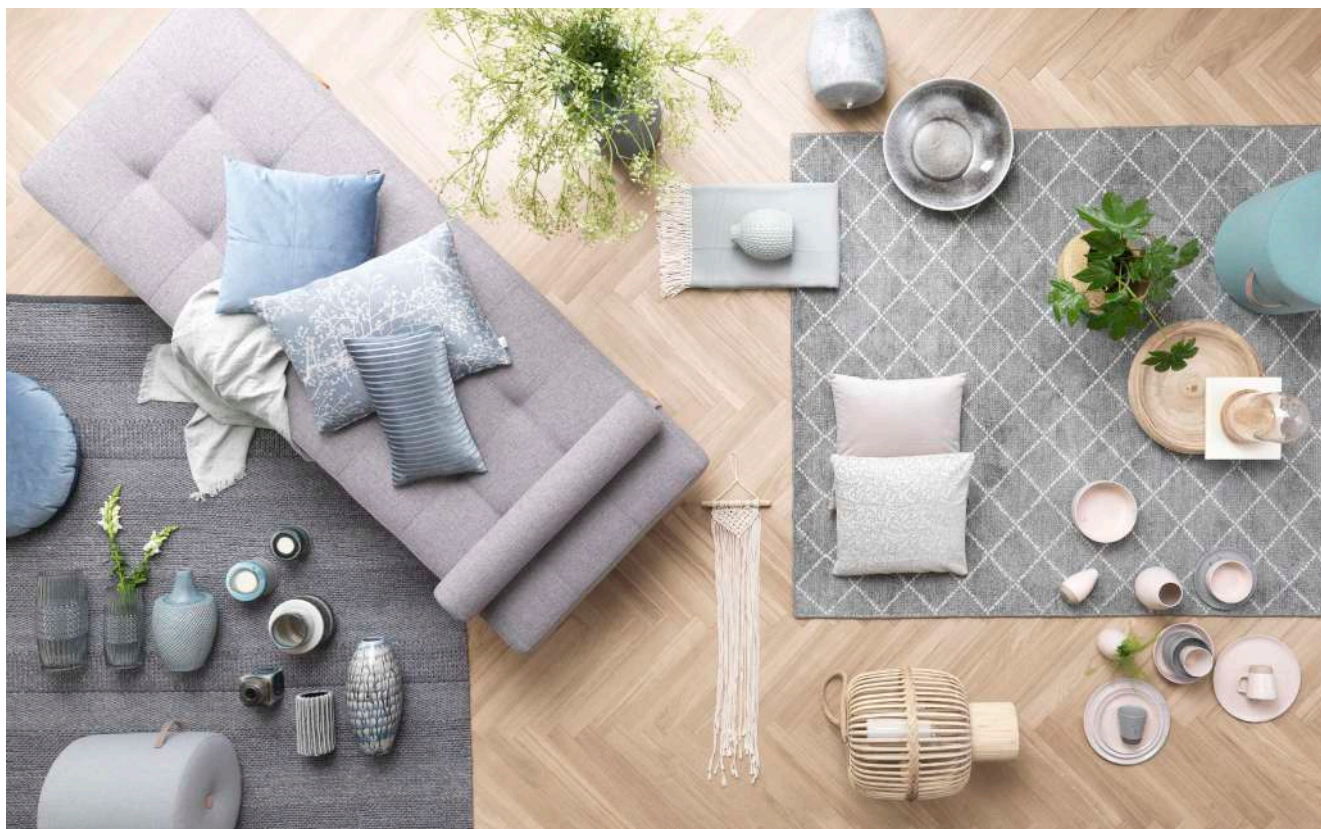

This year, the Nordic look is lighter, brighter and less cool. The shades and fabrics might be softer, but the core designs always offer functionality and simplicity.

Serve trolley, white trays/oak legs with wheels, L60 x W40 x H70 cm. **Fija** basket, seagrass natural, D25 cm. **Daisy** flowerpot, clear glass, rope in jute, D13 x H24 cm. **Retro** vase, off-white/brown/blue ceramics, H12.5 cm. **Seda** basket, set of 3, seagrass natural. **Lias** tray, blue/white pattern, L25.5 cm. **Dome** clear glass, wood base, H34 cm. **Nordico** vase, mint green ceramics, H18.8 cm.