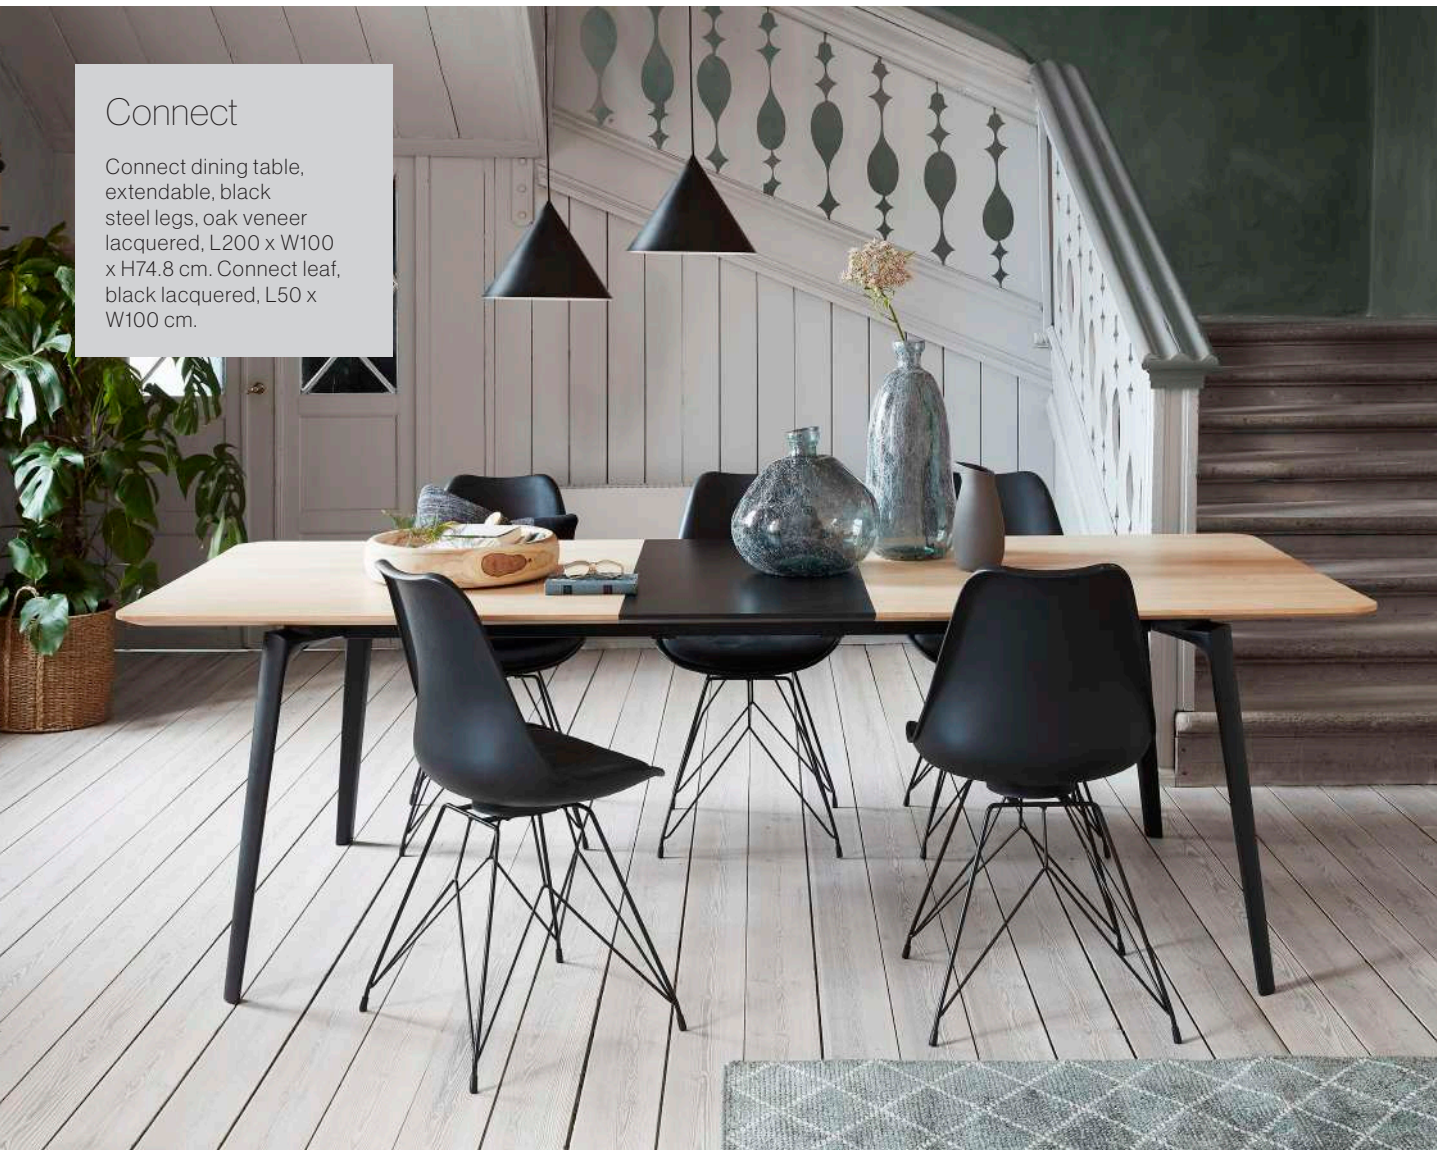

Lolly oak

Lolly walnut

Lolly

Lolly dining chair,
coloured with seat cushion
or veneer finish with wooden seat,
W45 x D53 x H85 cm,
colour options.

Casual, cosy, classic.

Connect

Connect dining table, extendable, black steel legs, oak veneer lacquered, L200 x W100 x H74.8 cm. Connect leaf, black lacquered, L50 x W100 cm.