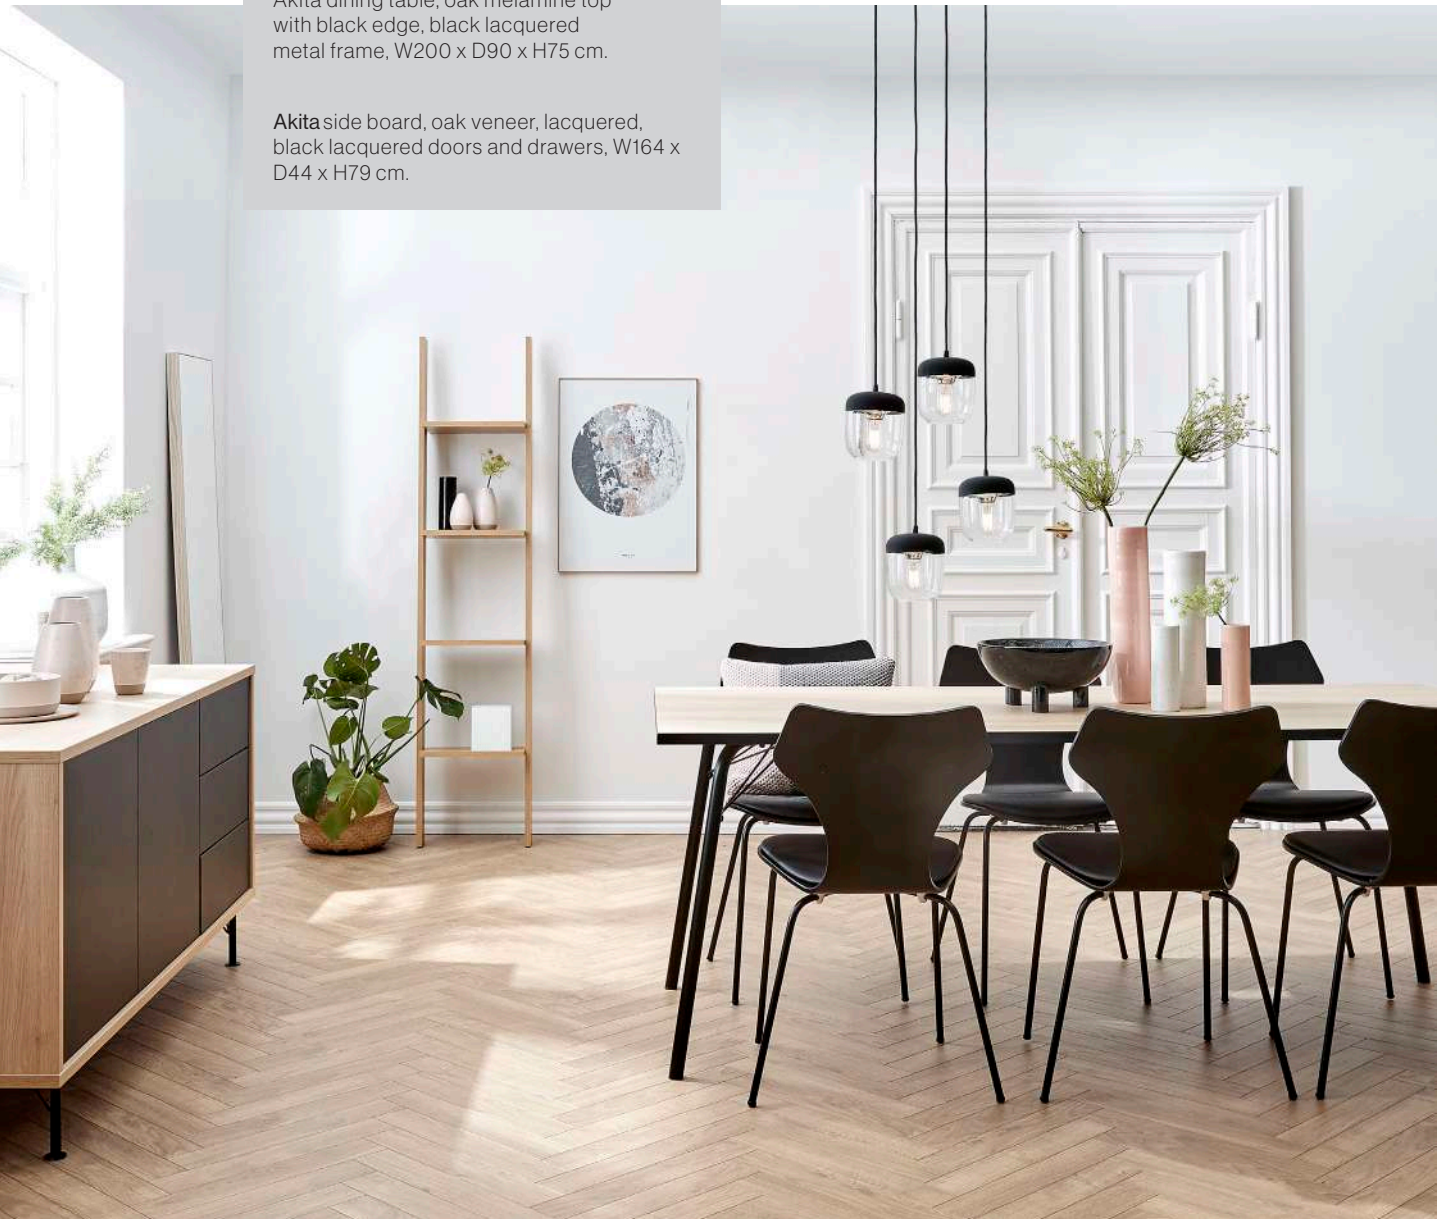

Akita

Akita dining table, oak melamine top with black edge, black lacquered metal frame, W200 x D90 x H75 cm.

Akita side board, oak veneer, lacquered, black lacquered doors and drawers, W164 x D44 x H79 cm.

Lolly dining chair, black lacquer, black seat cushion, W45 x D53 x H85 cm, colour options. Brax shelf 180, oak melamine lacquered, H180 x W40 x D25 cm, colour options. Acorn pendant, black polished steel top, clear glass, D14 x H16 cm. Planet 1 alu art with oak frame, W50 x H70 cm.